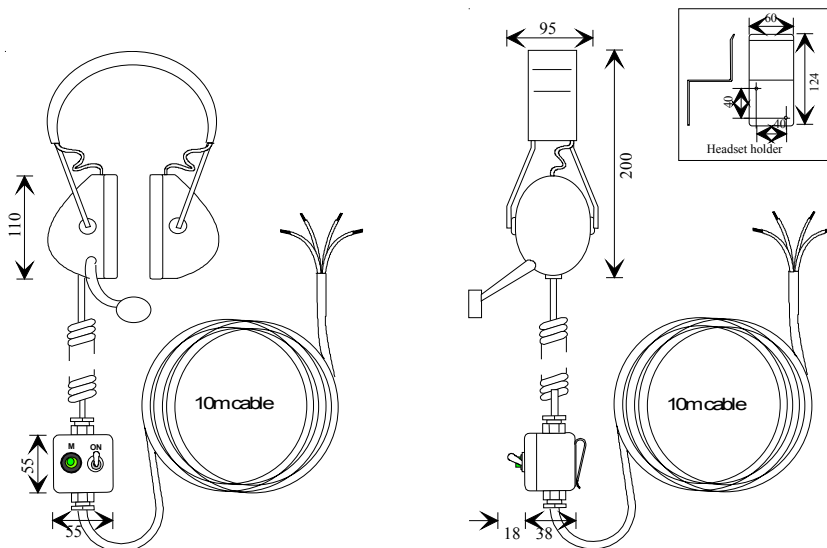

PRO-36-PEL

HEADSET

when communication is **critical**

FEATURES

- Headset for connection to PRO700 units
- Headset with boom microphone
- Includes switchbox with ON/OFF and Talk push-button w/ belt clip
- Standard with 10 meter cable
- To be used in noisy areas

SPECIFICATIONS

Connections	Prepared for screw terminals
Headset	Peltor MT 7H7A
Colour	Black
IP rating	IP-54
Weight	1.1 kg

ORDER NUMBER	DESCRIPTION	SHIP WEIGHT
3006220008	PRO-36-PEL Headset with 10m Cable With Boom Mic	1.1 kg