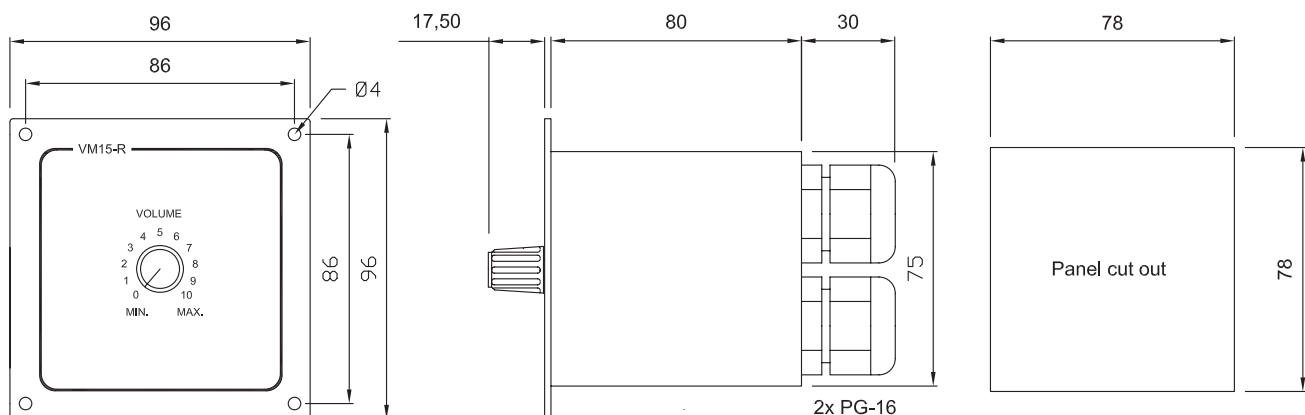

VM15-R

VOLUME CONTROL 4 WIRE OVERRIDE 15W

when communication is critical

FEATURES

- Volume control, 4 wire override 15W
- For use in SPA-V2 Public address and general alarm system
- For flush mounting
- Optional, wall mounting with back box

SPECIFICATIONS

Material / Colour	Black anodized aluminium
Dimension (mm)	96W x 96H x 80D
Mounting	Flush with 4x4 mm screws
Cable gland	2 x PG-16
Input	From 100v amplifier
Output	100V
Output power	15W
Override power supply	24V DC
Termination	Plugable screw terminals for max 2.5mm ² cable
Weight	0.4 kg

ORDER NUMBER	DESCRIPTION	SHIP WEIGHT
VM15-R	Volume control, 4 wire override flush 15W	0.4 kg
Optional SPA-BOXM1	Wall mounting box for volume controls	

ORDER NUMBER
VM15-R

DOC NO
A100K10573

www.vingtor.com - sales@vingtor.com