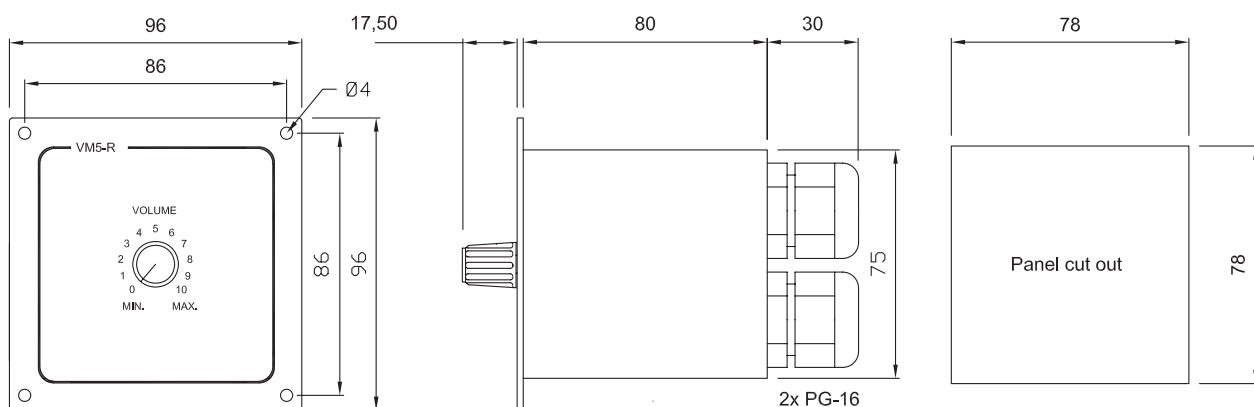

# VM5-R

VOLUME CONTROL 4 WIRE OVERRIDE 5W

when communication is critical

## FEATURES

- Volume control, 4 wire override 5W
- For use in SPA-V2 Public address and general alarm system
- For flush mounting
- Optional, wall mounting with back box

## SPECIFICATIONS

Material / Colour	Black anodized aluminium
Dimension (mm)	96W x 96H x 80D
Mounting	Flush with 4x4 mm screws
Cable gland	2 x PG-16
Input	From 100v amplifier
Output	100V
Output power	5W
Override power supply	24V DC
Termination	Plugable screw terminals for max 2.5mm <sup>2</sup> cable
Weight	0.4 kg

ORDER NUMBER	DESCRIPTION	SHIP WEIGHT
VM5-R	Volume control, 4 wire override flush 5W	0.4 kg
Optional SPA-BOXM1	Wall mounting box for volume controls	

ORDER NUMBER  
**VM5-R**

DOC NO  
**A100K10572**

[www.vingtor.com](http://www.vingtor.com) - [sales@vingtor.com](mailto:sales@vingtor.com)