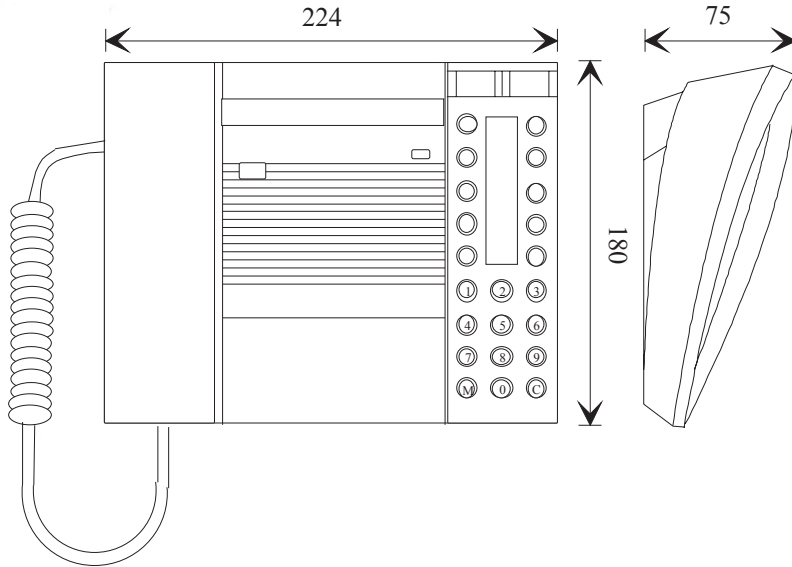

ORDER NUMBER	DESCRIPTION	SHIP WEIGHT
VMP-619	Main Station with loudspeaker	0.69 kg
Included equipment		
64P063	Socket box RJ45	
70C5178	Station cable 8 + 8pin. modular jack 3meter	

VMP-619 MAIN STATION WITH LOUDSPEAKER