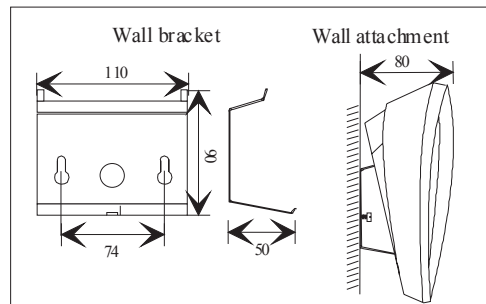

ORDER NUMBER	DESCRIPTION	SHIP WEIGHT
VMP-619	Main Station with loudspeaker	0.69 kg
Included equipment		
64P063	Socket box RJ45	
70C5178	Station cable 8 + 8pin. modular jack 3meter	

VMP-619 MAIN STATION WITH LOUDSPEAKER