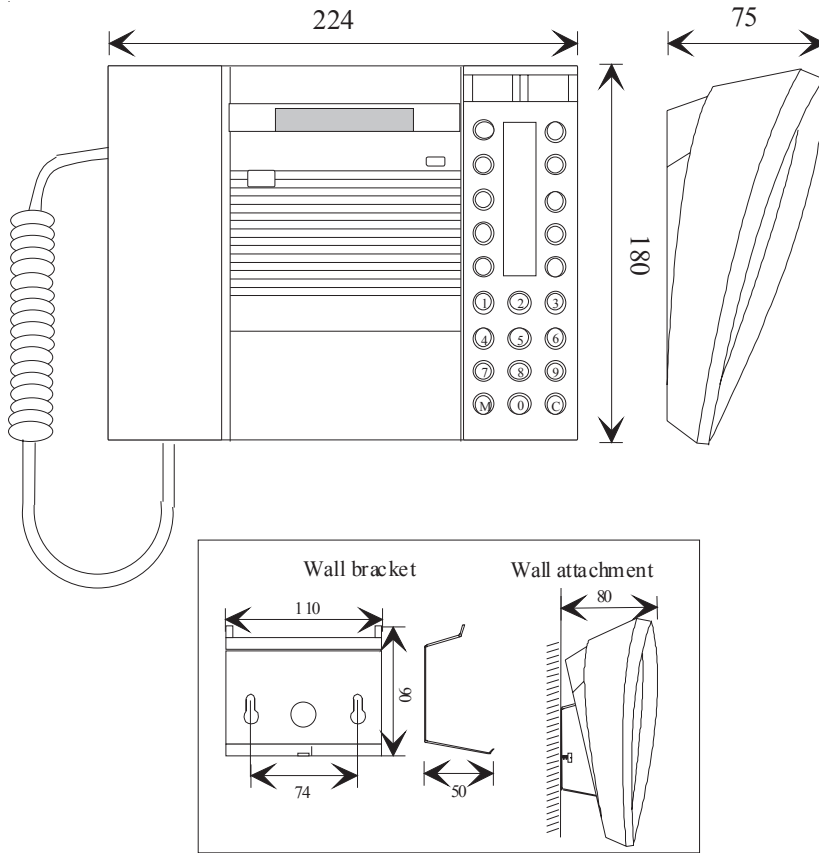

DESCRIPTION

This combined desk top and wall mount master station gives full access to all features in the STENTOFON AlphaCom E exchange. The station includes programmable single touch keys and a 2 x 16 character alphanumeric display providing caller identification, on-line help and a directory service amongst other features. The station is also equipped with a private / open switch for choosing between direct incoming calls and announcement of calls by a ring tone.

An 1W (63 Ohm) loudspeaker is provided along with a volume control bar. Further, the station's electret microphone automatically adjusts its sensitivity according to the input level. When in conversation, the station's red lamp lights to indicate that the microphone is live.

SPECIFICATIONS

Operation Voltage	Powered from exchange
Cable Requirements	2 pair twisted cable 0.5 mm ² / 24 AWG. (Max. loop resistance 240 Ohm)
Temperature Range	0° C to +40°
Humidity Range	10% - 85% RH (non condensing)
Dimensions: (mm)	168W x 75H x 176D
Finish	Grey/Black ABS Plastic with structure, MT 1055
Loudspeaker Output	1 W (63 Ohm)
Loudspeaker Impedance	63 Ohm
Speech Frequency Range	300 - 5000 Hz
Microphone Output Voltage	100/300 mV
Output Impedance	1000 Ohm
Wall Socket Connector Type	Modular jack
Indicator	LED (red)
IP-Class	IP-42

ORDER NUMBER	DESCRIPTION	SHIP WEIGHT
VMP-D619	Main Station Low / Loudspeaking and display	0.69 kg
Included equipment		
64P063	Socket box RJ45	
70C5178	Station cable 8 + 8pin. modular jack 3meter	

VMP-D619 MAIN STATION WITH LOW / LOUDSPEAKING AND DISPLAY