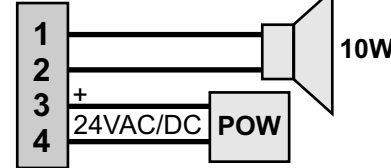

A100K10301 v.1.1 Jun. 2006

AA711

AA703 - AA704 - AA705 - AA706
BC735 - AB731, A, F, AF

TB1

AA703 - AA704 - AA705 - BC735

TB3

AA703 - AA704 - AA705 - BC735

TB4

AA703 - AA704 - AA705 - AA706 - BC735
AB731, A, F, AF

VOLUME			
	SW1	SW2	LEVEL
high	ON	ON	4
	OFF	ON	3
low	ON	OFF	2
	OFF	OFF	1

Application and Feature Programming

MASTER STATIONS

SUBSTATIONS

Switch Package U3