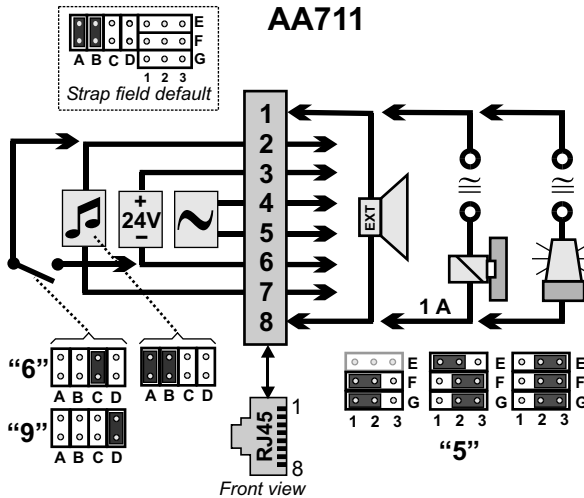

Number Programming

Switch Package U2

	STATION NUMBERS						GROUP CALL			
	1	2	3	4	5	6	7	8	9	10
ON	☐	☐	☐	☐	☐	☐	☐	☐	☐	☐
OFF	☐	☐	☐	☐	☐	☐	☐	☐	☐	☐
10	OFF	ON	OFF	ON	OFF	OFF	Priority Station Remote Control on "5"	All Call	Group Call 1	Group Call 2
11	ON	ON	OFF	ON	OFF	OFF				
12	OFF	OFF	ON	ON	OFF	OFF				
13	ON	OFF	ON	ON	OFF	OFF				
14	OFF	ON	ON	ON	OFF	OFF				
15	ON	ON	ON	ON	OFF	OFF				
16	OFF	OFF	OFF	OFF	ON	OFF				
17	ON	OFF	OFF	OFF	ON	OFF				
18	OFF	ON	OFF	OFF	ON	OFF				
19	ON	ON	OFF	OFF	ON	OFF				
20	OFF	OFF	ON	OFF	ON	OFF				
21	ON	OFF	ON	OFF	ON	OFF				
22	OFF	ON	ON	OFF	ON	OFF				
23	ON	ON	ON	OFF	ON	OFF				
24	OFF	OFF	OFF	ON	ON	OFF				
25	ON	OFF	OFF	ON	ON	OFF				
26	OFF	ON	OFF	ON	ON	OFF				
27	ON	ON	OFF	ON	ON	OFF				
28	OFF	OFF	ON	ON	ON	OFF				
29	ON	OFF	ON	ON	ON	OFF				
30	OFF	ON	ON	ON	ON	OFF				
31	ON	ON	ON	ON	ON	OFF				
32	OFF	OFF	OFF	OFF	OFF	ON				
33	ON	OFF	OFF	OFF	OFF	ON				
34	OFF	ON	OFF	OFF	OFF	ON				
35	ON	ON	OFF	OFF	OFF	ON				
36	OFF	OFF	ON	OFF	OFF	ON				
37	ON	OFF	ON	OFF	OFF	ON				
38	OFF	ON	ON	OFF	OFF	ON				
39	ON	ON	ON	OFF	OFF	ON				
40	OFF	OFF	OFF	ON	OFF	ON				
41	ON	OFF	OFF	ON	OFF	ON				
42	OFF	ON	OFF	ON	OFF	ON				
43	ON	ON	OFF	ON	OFF	ON				
44	OFF	OFF	ON	ON	OFF	ON				
45	ON	OFF	ON	ON	OFF	ON				
46	OFF	ON	ON	ON	OFF	ON				
47	ON	ON	ON	ON	OFF	ON				
48	OFF	OFF	OFF	OFF	ON	ON				
49	ON	OFF	OFF	OFF	ON	ON				

Pro700

www.stentofon.com

Zenitel Norway AS
P.O. Box 4498 Nydalen
NO-0403 OSLO
Norway

Zenitel reserves the right to modify designs and specifications without notice in a pursuance of a policy of continuous improvement.

A100K10301 v.1.1 Jun. 2006

AA711