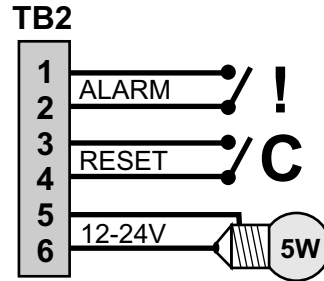

Line Connection

AA702 - AA708 - AA709

External Connections

AA703 - AA704 - AA705 - AA706
BC735 - AB731, A, F, AF

Number Programming

Switch Package U2

	STATION NUMBERS						GROUP CALL			
	1	2	3	4	5	6	7	8	9	10
ON	<input type="checkbox"/>	<input type="checkbox"/>	<input type="checkbox"/>	<input type="checkbox"/>	<input type="checkbox"/>	<input type="checkbox"/>	<input type="checkbox"/>	<input type="checkbox"/>	<input type="checkbox"/>	<input type="checkbox"/>
OFF	<input type="checkbox"/>	<input type="checkbox"/>	<input type="checkbox"/>	<input type="checkbox"/>	<input type="checkbox"/>	<input type="checkbox"/>	<input type="checkbox"/>	<input type="checkbox"/>	<input type="checkbox"/>	<input type="checkbox"/>
10	OFF	ON	OFF	ON	OFF	OFF	Priority Station Remote Control on "5"	All Call	Group Call 1	Group Call 2
11	ON	ON	OFF	ON	OFF	OFF				
12	OFF	OFF	ON	ON	OFF	OFF				
13	ON	OFF	ON	ON	OFF	OFF				
14	OFF	ON	ON	ON	OFF	OFF				
15	ON	ON	ON	ON	OFF	OFF				
16	OFF	OFF	OFF	OFF	ON	OFF				
17	ON	OFF	OFF	OFF	ON	OFF				
18	OFF	ON	OFF	OFF	ON	OFF				
19	ON	ON	OFF	OFF	ON	OFF				
20	OFF	OFF	ON	OFF	ON	OFF				
21	ON	OFF	ON	OFF	ON	OFF				
22	OFF	ON	ON	OFF	ON	OFF				
23	ON	ON	ON	OFF	ON	OFF				
24	OFF	OFF	OFF	ON	ON	OFF				
25	ON	OFF	OFF	ON	ON	OFF				
26	OFF	ON	OFF	ON	ON	OFF				
27	ON	ON	OFF	ON	ON	OFF				
28	OFF	OFF	ON	ON	ON	OFF				
29	ON	OFF	ON	ON	ON	OFF				
30	OFF	ON	ON	ON	ON	OFF				
31	ON	ON	ON	ON	ON	OFF				
32	OFF	OFF	OFF	OFF	OFF	ON				
33	ON	OFF	OFF	OFF	OFF	ON				
34	OFF	ON	OFF	OFF	OFF	ON				
35	ON	ON	OFF	OFF	OFF	ON				
36	OFF	OFF	ON	OFF	OFF	ON				
37	ON	OFF	ON	OFF	OFF	ON				
38	OFF	ON	ON	OFF	OFF	ON				
39	ON	ON	ON	OFF	OFF	ON				
40	OFF	OFF	OFF	ON	OFF	ON				
41	ON	OFF	OFF	ON	OFF	ON				
42	OFF	ON	OFF	ON	OFF	ON				
43	ON	ON	OFF	ON	OFF	ON				
44	OFF	OFF	ON	ON	OFF	ON				
45	ON	OFF	ON	ON	OFF	ON				
46	OFF	ON	ON	ON	OFF	ON				
47	ON	ON	ON	ON	OFF	ON				
48	OFF	OFF	OFF	OFF	ON	ON				
49	ON	OFF	OFF	OFF	ON	ON				