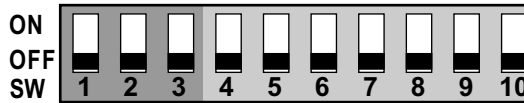

Application and Feature Programming

MASTER STATIONS

SUBSTATIONS

Switch Package U3

STANDARD STATION

SW	FUNCTION	ON	OFF
4	Call time	30 sec.	∞
5	Always Privacy	Yes	No
6	Receive Doorbell call #1	Yes	No
7	Receive Doorbell call #2	Yes	No
8	Tone for refused Silent Alarm call in queue	Yes	No
9	Silent Alarm on key 6 Last no. redial on key 6	Yes No	No Yes
10	Receive Silent Alarm	Yes	No

STATION APPLICATION

SW1	SW2	SW3	FUNCTION
OFF	OFF	OFF	Standard Station
ON	OFF	OFF	Direct Dial 3-key Station
OFF	ON	OFF	Direct Dial 10-key Station
ON	ON	OFF	Doorbell Station
OFF	OFF	ON	
ON	OFF	ON	
OFF	ON	ON	CAS Call-in Station
ON	ON	ON	CAS Operator Station

DIRECT DIAL 3-KEY STATION

SW	FUNCTION	ON	OFF
4	Call time	30 sec.	∞
5	Always Privacy	Yes	No
6			
7			
8	Emergency Call on key 9	Yes	No
9			
10			

DIRECT DIAL 10-KEY STATION

SW	FUNCTION	ON	OFF
4	Call time	30 sec.	∞
5	Always Privacy	Yes	No
6			
7			
8	Emergency Call on key 9	Yes	No
9	Dir. Dial Number Range		
10	Dir. Dial Number Range		

DOORBELL STATION

SW	FUNCTION	ON	OFF
4	Call time	30 sec.	∞
5	Doorbell no. on key 6	2	1
6	Doorbell tone on key 6	5 sec.	Single*
7	Doorbell no. on key 9	2	1
8	Doorbell tone on key 9	5 sec.	Single*
9	Doorbell active time	30 sec.	2 min.
10			

CAS OPERATOR STATION

SW	FUNCTION	ON	OFF
4	CAS Operator**	Master	Slave
5	T-key scrolls CAS queue	Yes	No
6	Receive Doorbell call #1	Yes	No
7	Receive Doorbell call #2	Yes	No
8	Alert tone when queue	3 sec.	Single
9	Silent Alarm on key 6 Last no. redial on key 6	Yes No	No Yes
10	Receive Silent Alarm	Yes	No

DIRECT DIAL NUMBER

SW9	SW10	KEY 0 - 9	KEY 0 - 8[#]
OFF	OFF	10 - 19	10 - 18
ON	OFF	20 - 29	20 - 28
OFF	ON	30 - 39	30 - 38
ON	ON	40 - 49	40 - 48

[#] If SW8 is ON, Emergency Call on key 9

User Guide **A100K 10227**, Installation and Programming Manual **A100K 10226** and other Pro700 documentation can be downloaded from www.stentofon.com or ordered from your local dealer.

support@stentofon.com

CAS CAL-IN STATION

SW	FUNCTION	ON	OFF
4			
5	CAS call activation delay	3sec.	No
6	Audio Monitoring	Yes	No
7	Key for CAS call	Key 0	Key 9
8	CAS acknowl. request tone	10 sec.	Single*
9			
10			

* Connected to Program Distribution Channel

** One must be Master, one or two may be Slave