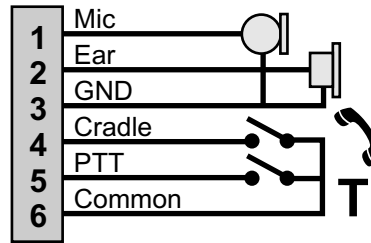

A100K10301 v.1.1 Jun. 2006

AA711

AA703 - AA704 - AA705 - AA706
BC735 - AB731, A, F, AF

TB1

AA703 - AA704 - AA705 - BC735

TB3

AA703 - AA704 - AA705 - BC735

TB4

AA703 - AA704 - AA705 - AA706 - BC735
AB731, A, F, AF

VOLUME			
	SW1	SW2	LEVEL
high	ON	ON	4
	OFF	ON	3
low	ON	OFF	2
	OFF	OFF	1

Application and Feature Programming

MASTER STATIONS

SUBSTATIONS

Switch Package U3