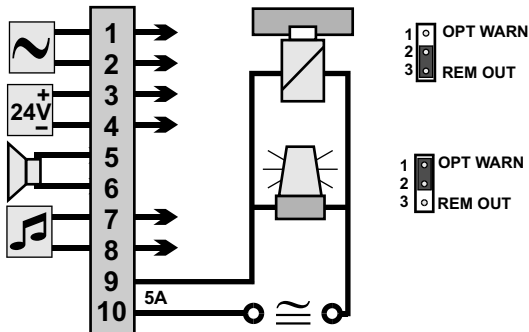

AA703 - AA704 - AA705 - AA706
BC735 - AB731, A, F, AF

TB1