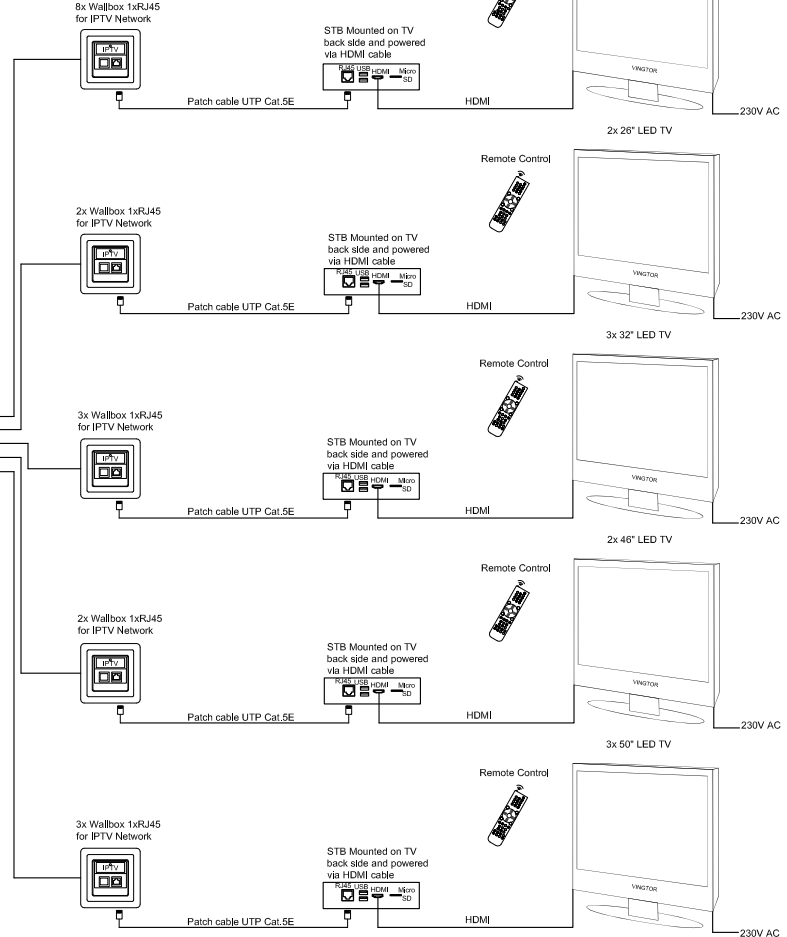

LAN CABINET (CUSTOMER SUPPLY)

NOTE:
 Satellite antenna, antenna control unit, multiswitch and Cat.6 S/FTP cable are not ZENITEL supply.
 IPTV equipment to be mounted inside LAN cabinet (customer supply)

Rev.	Date	Revision text	Approved	Date

VINGTOR STENTOFON			
Prep.by	Date	Project no.	
MMAT	08.08.15	XXX	
App. by	Date	Rev. by	Rev.date
xxx	dd.mm.yy	xxx	dd.mm.yy
Dwg.no.			Rev.no.
XXX			00
Sheet 1/1	Scale xx	Size A3	Unit MM