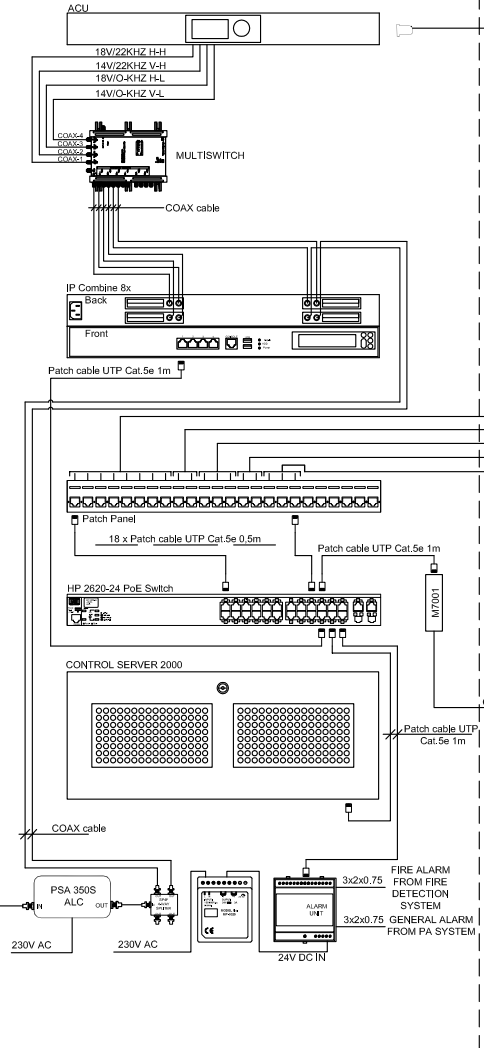

LAN CABINET (CUSTOMER SUPPLY)

NOTE:
 Satellite antenna, antenna control unit, multiswitch and Cat.6 S/FTP cable are not ZENITEL supply.
 IPTV equipment to be mounted inside LAN cabinet (customer supply)

Rev.	Date	Revision text	Approved	Date

VINGTOR STENTOFON			
Prep.by	Date	Project no.	
MMAT	08.08.15	XXX	
App. by	Date	Rev. by	Rev.date
xxx	dd.mm.yy	xxx	dd.mm.yy
Dwg.no.			Rev.no.
XXX			00
Sheet 1/1	Scale xx	Size A3	Unit MM