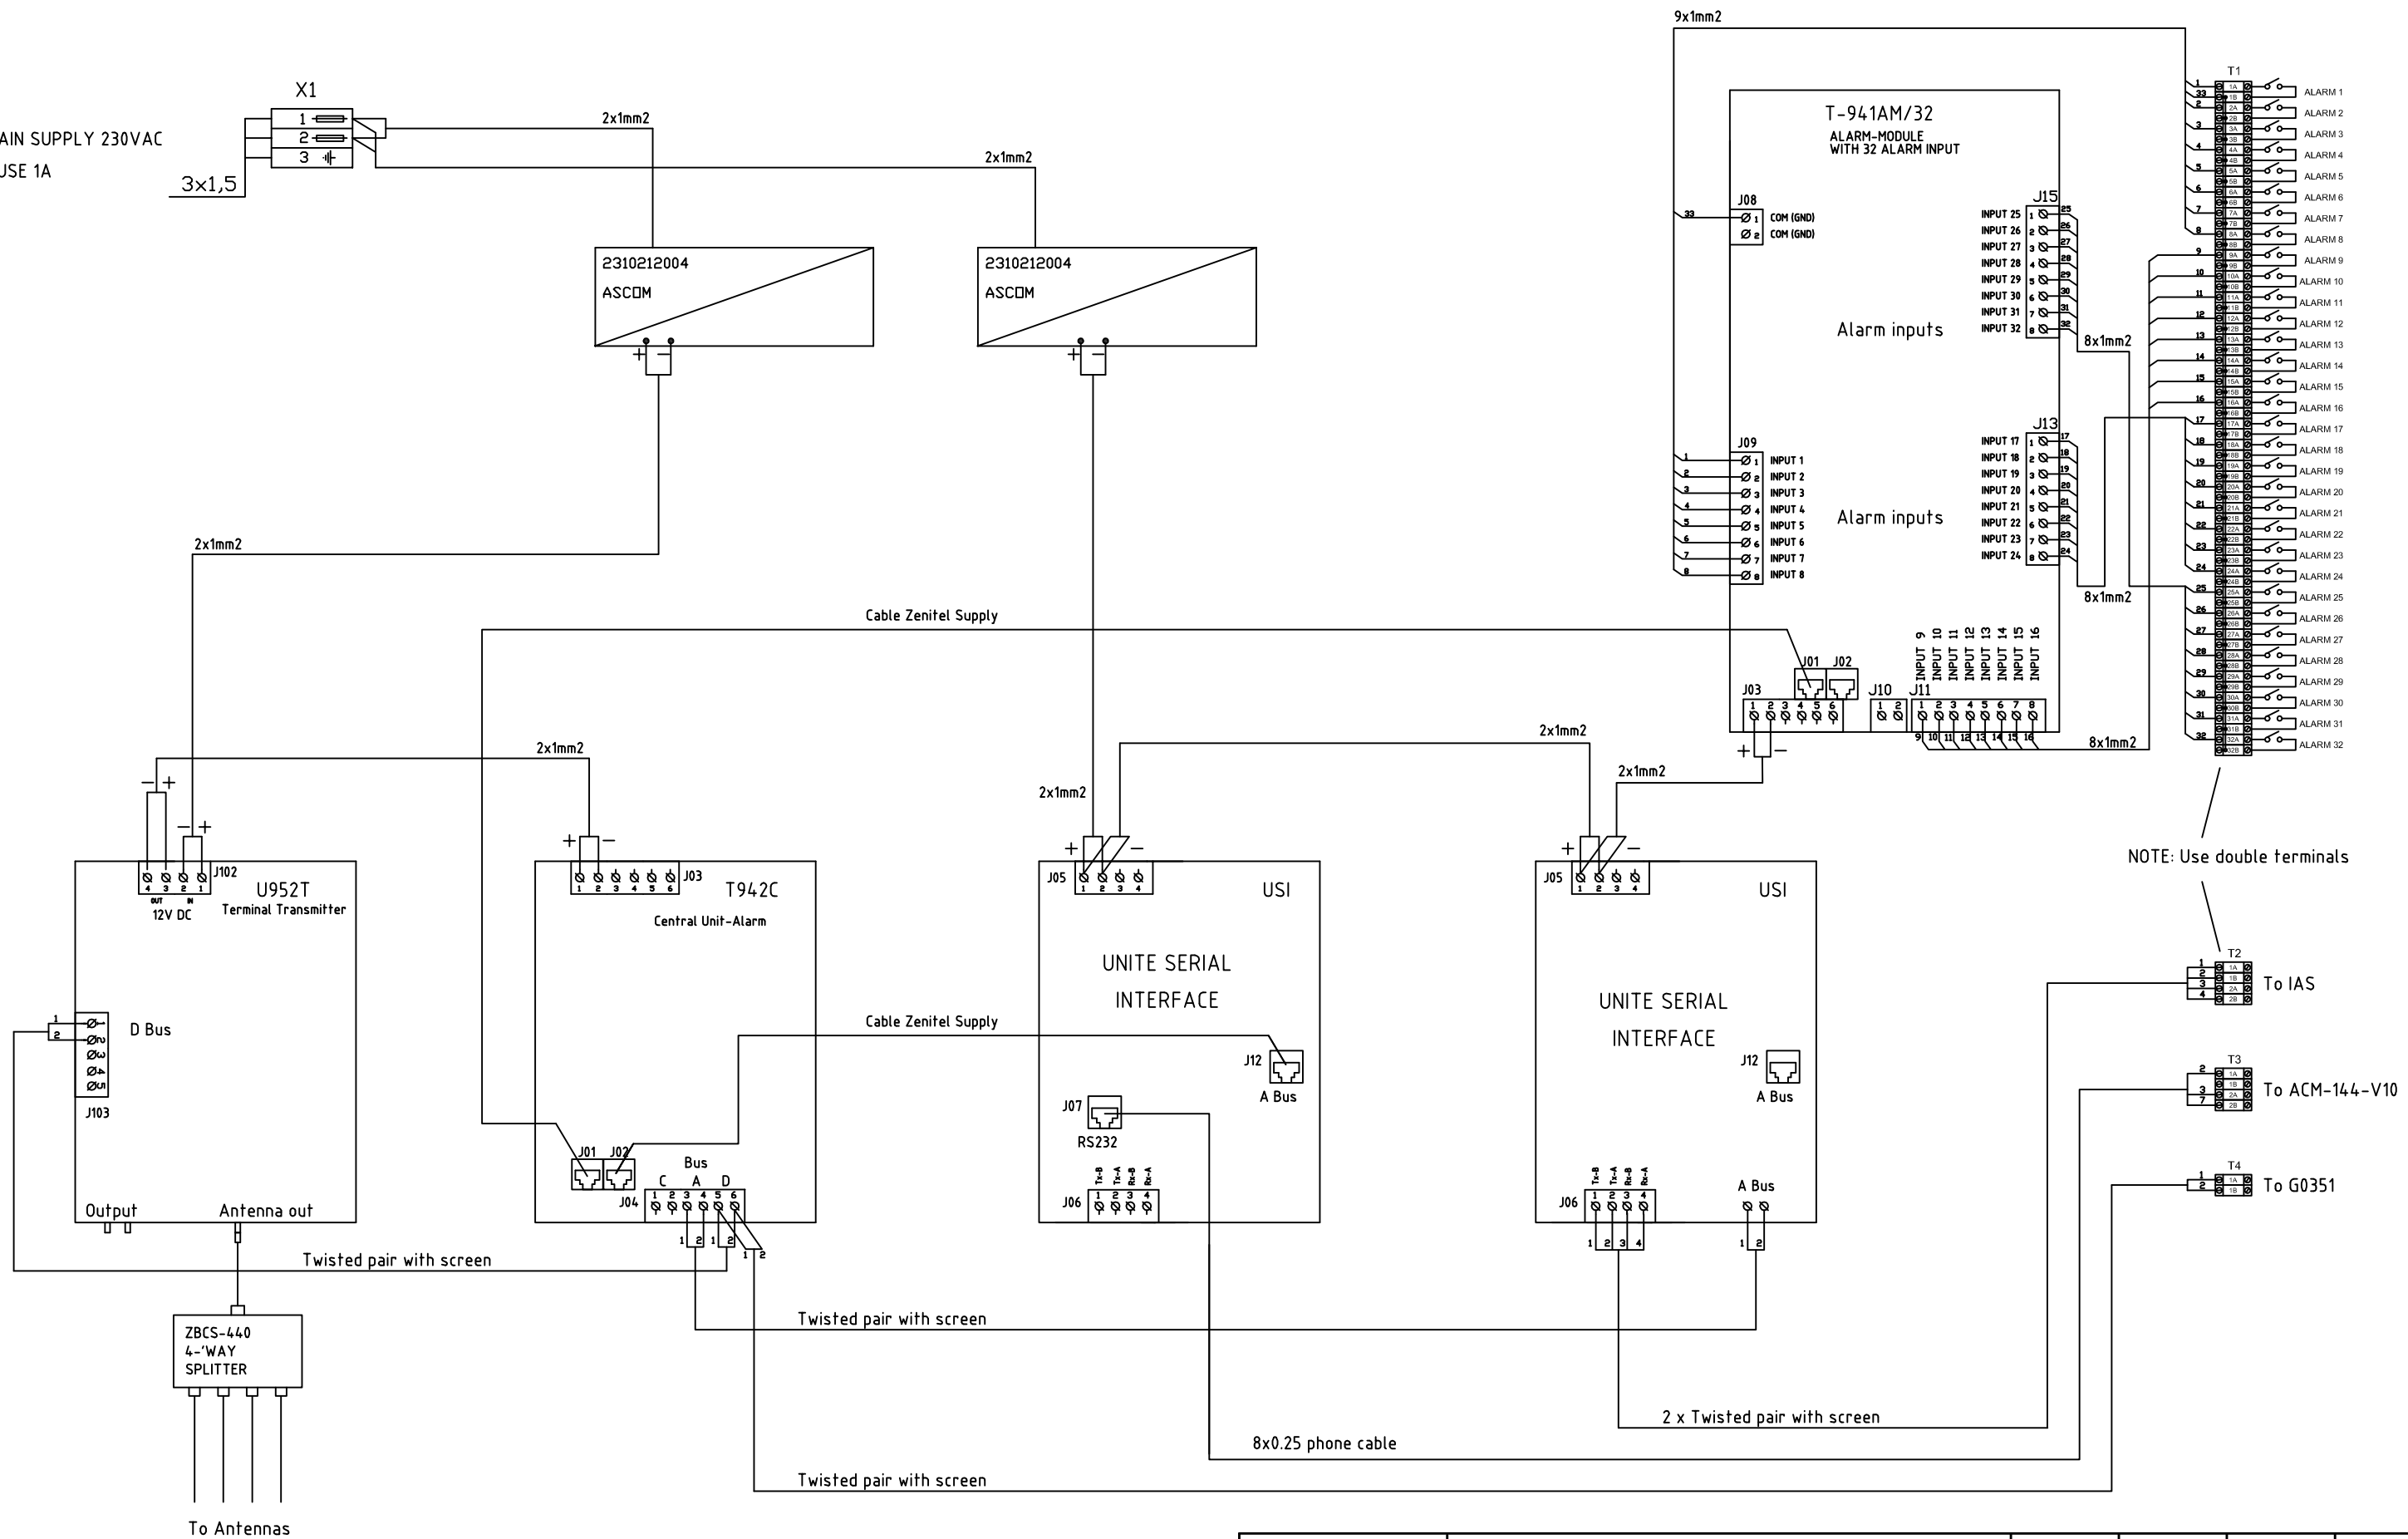

MAIN SUPPLY 230VAC  
FUSE 1A

Wireless Paging System  
Internal Wiring G0350  
Brodosplit  
NB 474  
S0025036

Prepared by NK	Date 04.12.2014.	Project no: 20130183	Revision by -
Approved by -	Date -	Sheet 1/1	Rev.date -
Dwg.no. / File 20130183810			Rev. no. 00