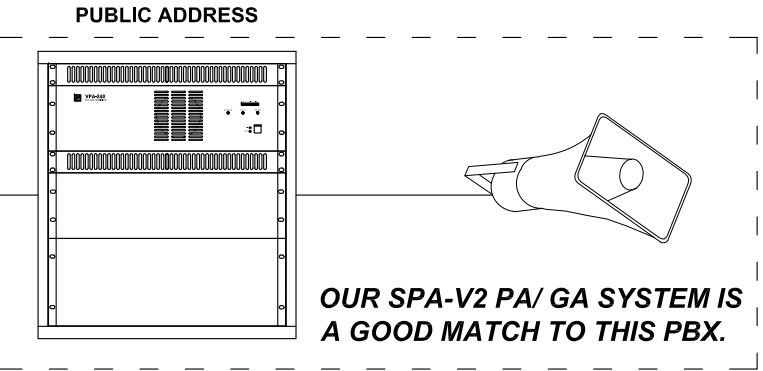

© Zenitel - All rights reserved

Rev.	Date	Revision text	Approved	Date

		Prep.by	Date	Project no.	
		RZ	05.11.15	-	
ACM COMMUNICATION SYSTEM PBX Telephone exchange Type ACM-M-A-V2 O. no. 300620446/-48/-51/-53 Single line diagram		App. by	Date	Rev. by	Rev.date
		ZS	13.01.16	MSK	13.01.16
Dwg.no. ACM-M-A Line diagram 01		Rev.no.		Unit MM	
		ACM-M-A Line diagram		01	
Sheet 1/1	Scale N/A	Size A3	Unit MM