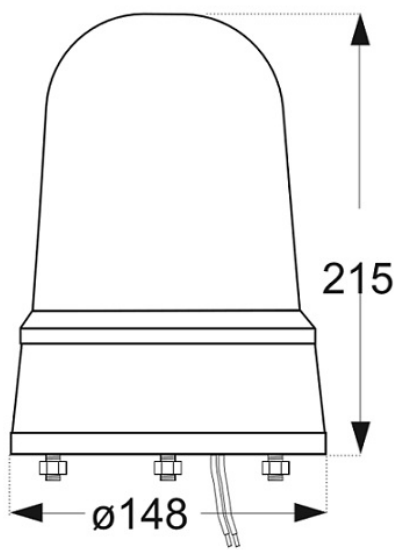

Built for industrial and maritime applications, the EHS-24O features an IP54-rated housing, impact-resistant polycarbonate dome, and simple wall or surface installation.

The unit is available in multiple dome color variants for different signaling purposes. *Details in Specifications TAB.*

Please note that this product has been replaced by Item Number: 1016544

Technical Dimensions

Spécifications

GENERAL

Operating voltage	24V DC +-10%
Lamp source	70 W halogen (H1)
Rated current	3A
Flash frequency	180 r.p.m.
Operating temp	-10°C to +50°C
Material	Housing : Painted mild st. / Lens : PC
Housing Colour	Grey
Duty cycle	100%
Connection	1mtr. cable
IP-class	IP-54
Dimensions (mm)	148Ø x 215H
Weight	1.1 kg
Environmental Condition	Protected