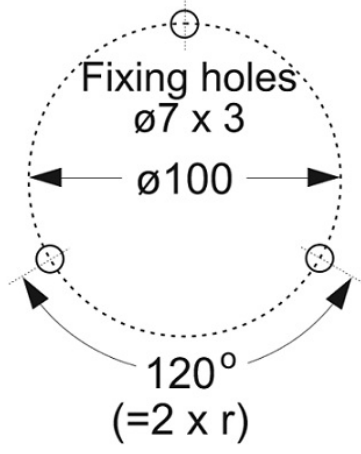

3006102041

EHS-24O – Rotary Signal Light, 24 V DC (Orange)

Rotary Light 24V DC

- ✓ Rotary orange light for clear visual call indication
- ✓ Compatible with Zenitel TFIE and other industrial telephones/intercoms
- ✓ Suitable for 24 V DC installations
- ✓ Impact-resistant dome and metal base
- ✓ IP54 protection against dust and splashing water
- ✓ Easy surface or wall mounting
- ✓ Available in various color domes - *see specifications TAB for details*
- ✓ Please note that this product has been replaced by Item Number: 1016544

Built for industrial and maritime applications, the EHS-24O features an IP54-rated housing, impact-resistant polycarbonate dome, and simple wall or surface installation.

The unit is available in multiple dome color variants for different signaling purposes. *Details in Specifications TAB.*

Please note that this product has been replaced by Item Number: 1016544

Technical Dimensions

Spécifications

GENERAL

Operating voltage	24V DC +-10%
Lamp source	70 W halogen (H1)
Rated current	3A
Flash frequency	180 r.p.m.
Operating temp	-10°C to +50°C
Material	Housing : Painted mild st. / Lens : PC
Housing Colour	Grey
Duty cycle	100%
Connection	1mtr. cable
IP-class	IP-54
Dimensions (mm)	148Ø x 215H
Weight	1.1 kg
Environmental Condition	Protected