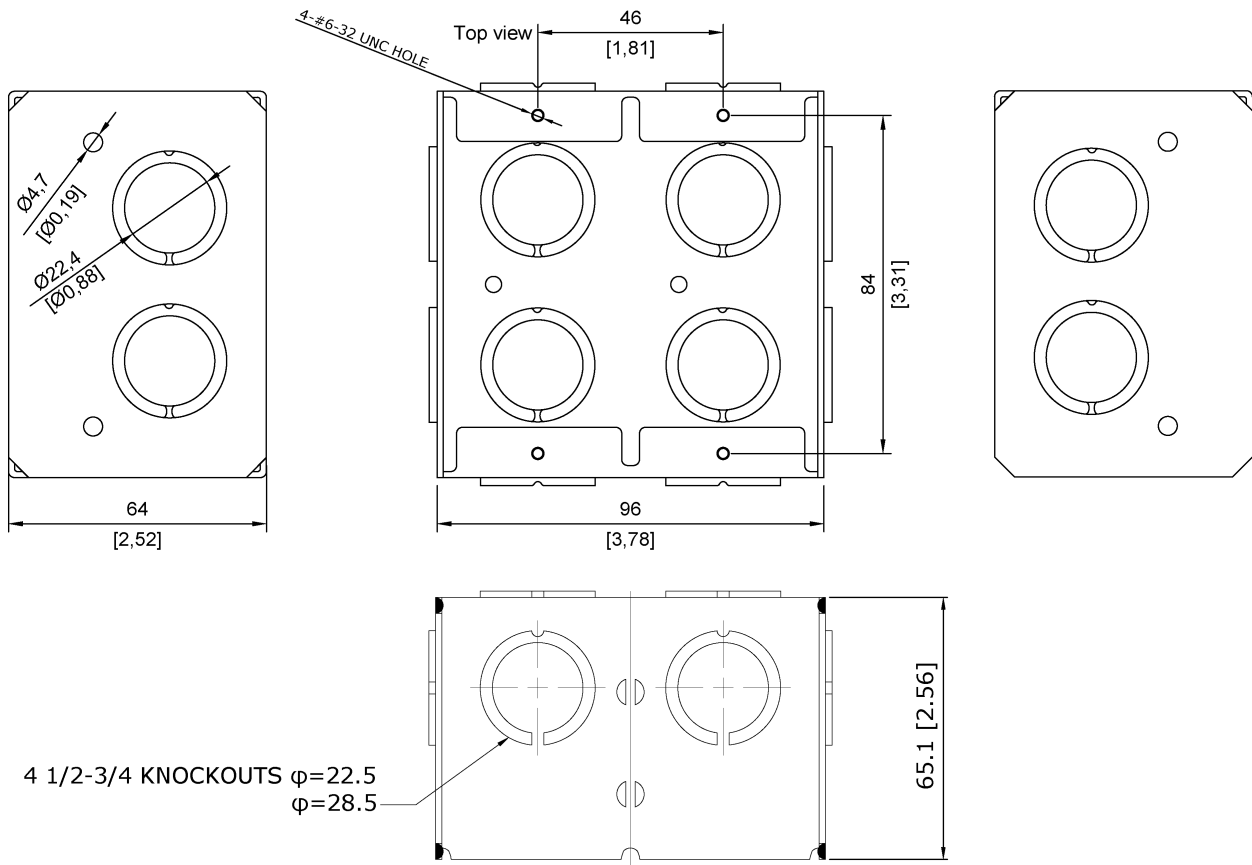

## TA-3

2½" Deep Flushmount Backbox for Turbine Compact &amp; &amp; Mini

---

### Description

2½" Deep Flushmount Backbox for Turbine Mini stations TMIS-1, TMIS-2 and Turbine Compact Analog stations TCAS-1, TCAS-2, TCAS-3.

### Technical Dimensions

## MECHANICAL

Size (WxHxD): 96 x 96 x 64mm

Wt: 0.4kg