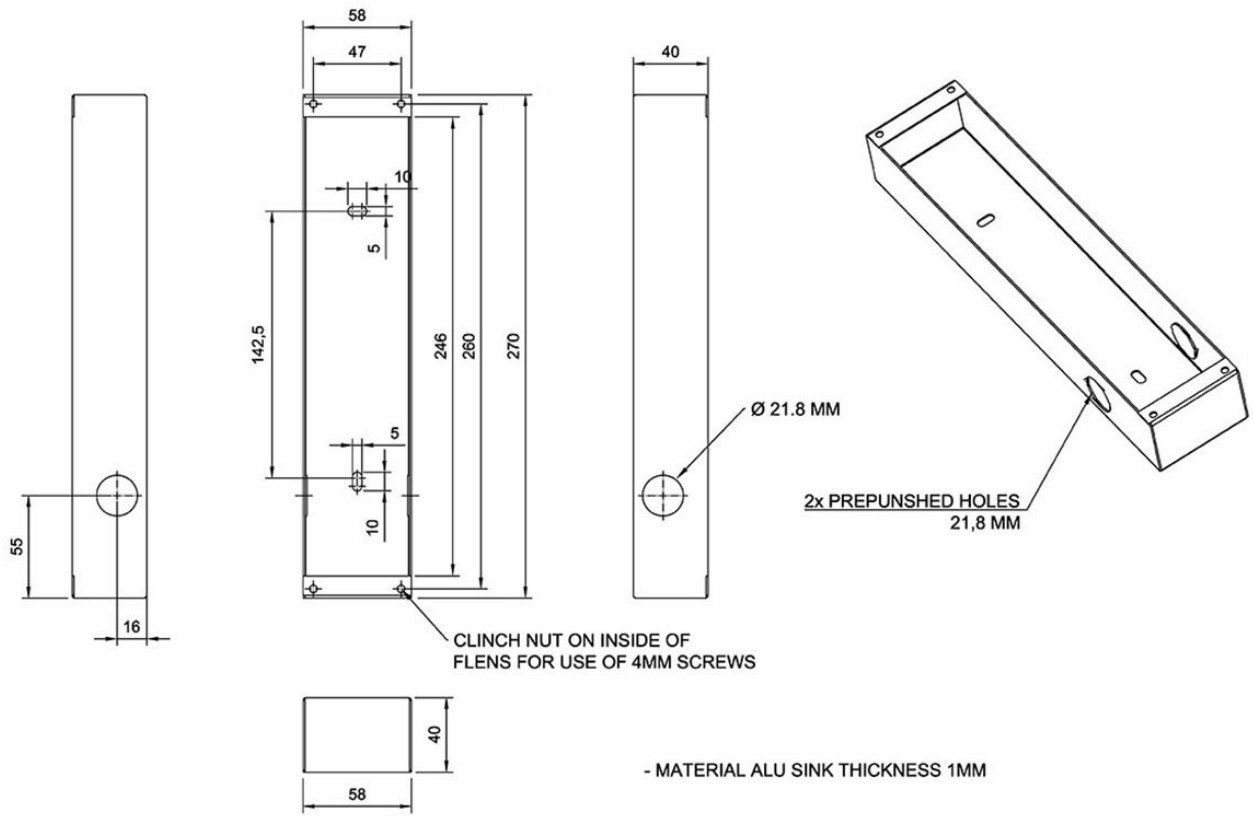

1008098800

Flush mount back box

Description

Backbox for handset module CRM-V-HS for IP Flush Master

Technical Dimensions

Specifications

GENERAL

Size (WxHxD)	58 x 270 x 40mm
--------------	-----------------

Weight	0.3kg
--------	-------

GENERAL

Related items	1008097100 Handset
---------------	--------------------

Used With

CRM-V-HS

Handset for IP Flush
Master CRM-V

Item Number: 1008097100