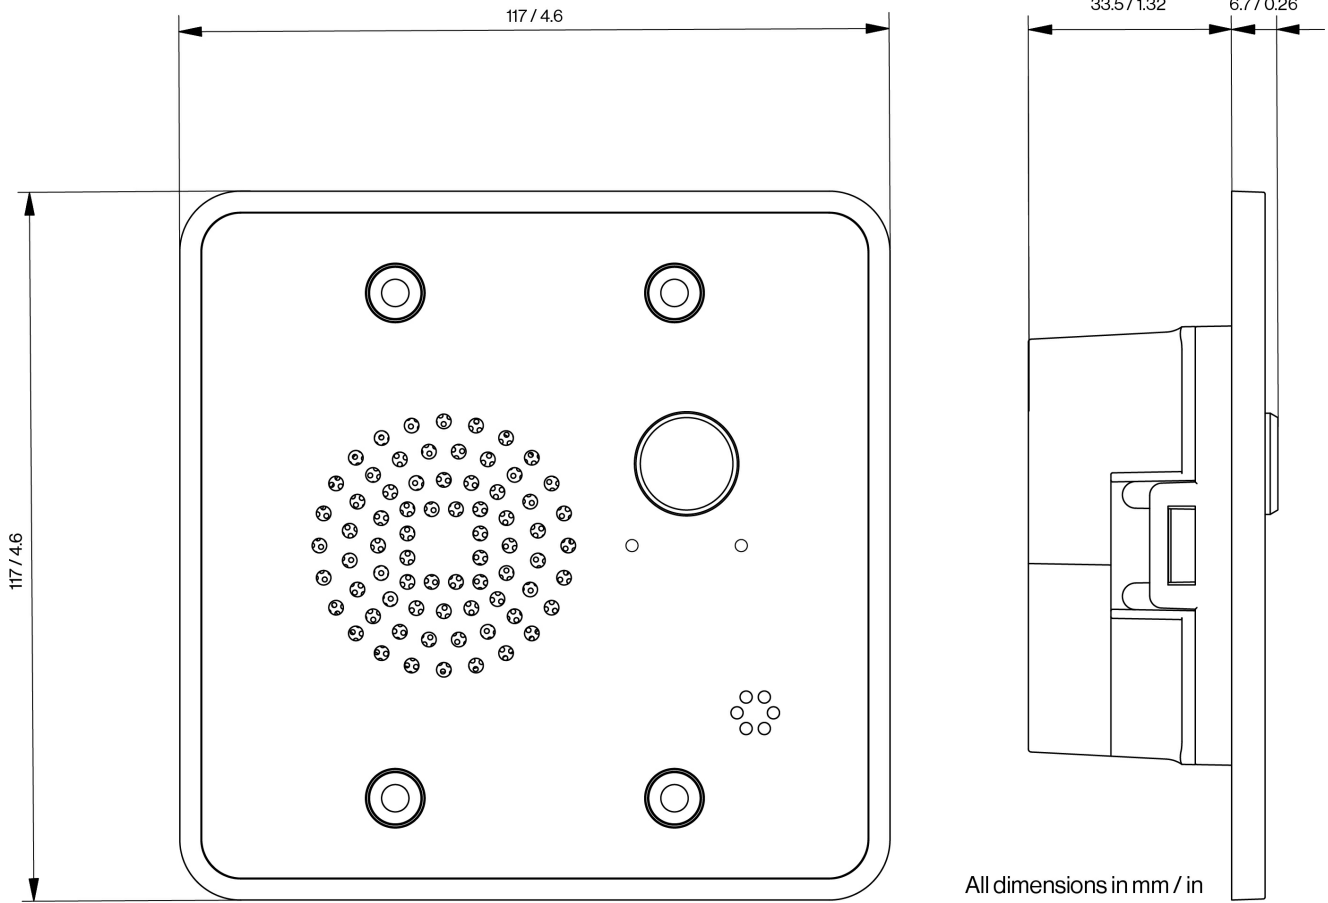

Technical Dimensions