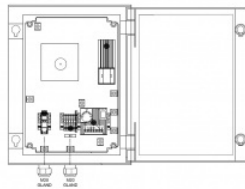

IP DECT Base Station

In cabinet with heater and thermostat
Item Number: 2211000626

IP DECT Server 400 1G8 Version

Server Base Station
Item Number: 2211010200