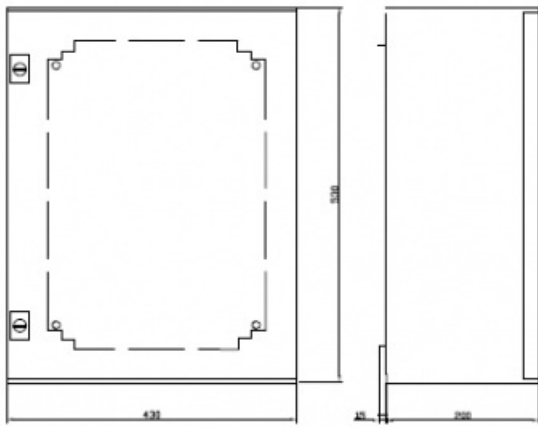

2211000626

IP DECT Base Station

In cabinet with heater and thermostat

 IP66

Description

- ✓ Designed for outdoor cold environment
- ✓ PoE for base station and 230 VAC for heater
- ✓ 115V AC on request
- ✓ Prepared with terminals and cable glands

Technical Dimensions

Technical data:

Material.....Fibre glass reinforced polyester

Finish.....Grey RAL 7032

Protection.....IP66

Wallbrackets.....PF/PLM (4pcs.)

All dimensions in mm.

Specifications

GENERAL

Size (WxHxD)	430 x 330 x 200 mm
Weight	8.0 kg

Used With

KWS6500

IP DECT Server for 30 users, including software licence

Item Number: 2211000150