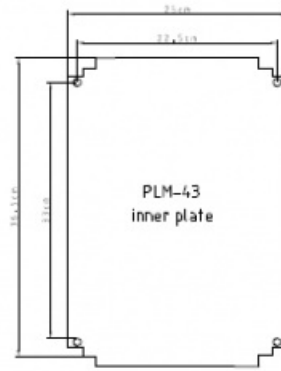

2211000626

IP DECT Base Station

In cabinet with heater and thermostat

 IP66

Description

- ✓ Designed for outdoor cold environment
- ✓ PoE for base station and 230 VAC for heater
- ✓ 115V AC on request
- ✓ Prepared with terminals and cable glands

Technical Dimensions

Technical data:

Material.....Fibre glass reinforced polyester

Finish.....Grey RAL 7032

Protection.....IP66

Wallbrackets.....PF/PLM (4pcs.)

All dimensions in mm.

Specifications

GENERAL

Size (WxHxD)	430 x 330 x 200 mm
Weight	8.0 kg

Used With

KWS6500

IP DECT Server for 30 users, including software licence

Item Number: 2211000150