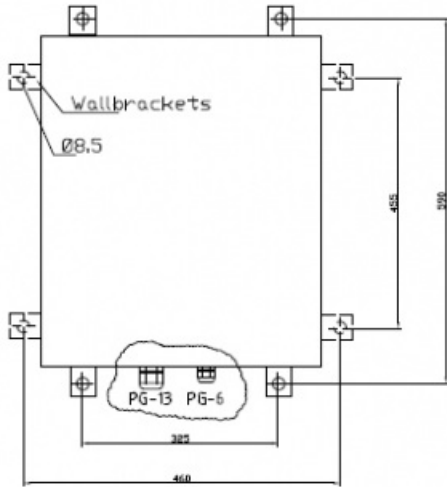

2211000626

IP DECT Base Station

In cabinet with heater and thermostat

 IP66

Description

- ✓ Designed for outdoor cold environment
- ✓ PoE for base station and 230 VAC for heater
- ✓ 115V AC on request
- ✓ Prepared with terminals and cable glands

Technical Dimensions

Technical data:

Material.....Fibre glass reinforced polyester

Finish.....Grey RAL 7032

Protection.....IP66

Wallbrackets.....PF/PLM (4pcs.)

All dimensions in mm.

Specifications

GENERAL

Size (WxHxD)	430 x 330 x 200 mm
Weight	8.0 kg

Used With

KWS6500

IP DECT Server for 30 users, including software licence

Item Number: 2211000150