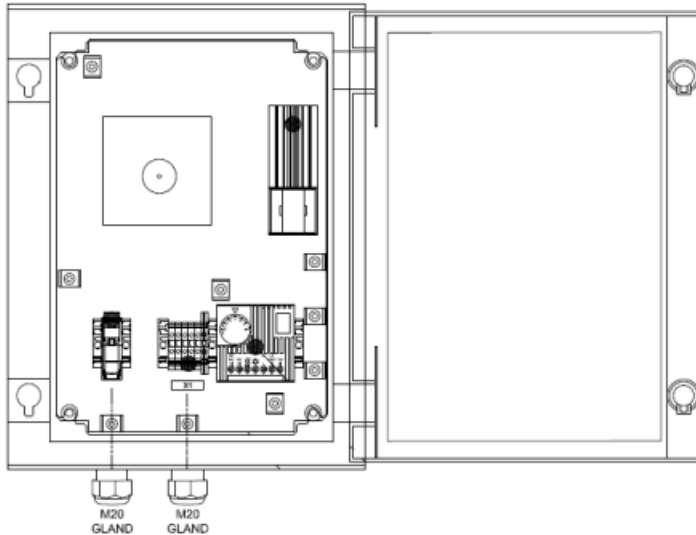

2211000626

IP DECT Base Station

In cabinet with heater and thermostat

 IP66

Description

- ✓ Designed for outdoor cold environment
- ✓ PoE for base station and 230 VAC for heater
- ✓ 115V AC on request
- ✓ Prepared with terminals and cable glands

Technical Dimensions

Technical data:

Material.....Fibre glass reinforced polyester

Finish.....Grey RAL 7032

Protection.....IP66

Wallbrackets.....PF/PLM (4pcs.)

All dimensions in mm.

Specifications

GENERAL

Size (WxHxD)	430 x 330 x 200 mm
Weight	8.0 kg

Used With

KWS6500

IP DECT Server for 30 users, including software licence

Item Number: 2211000150