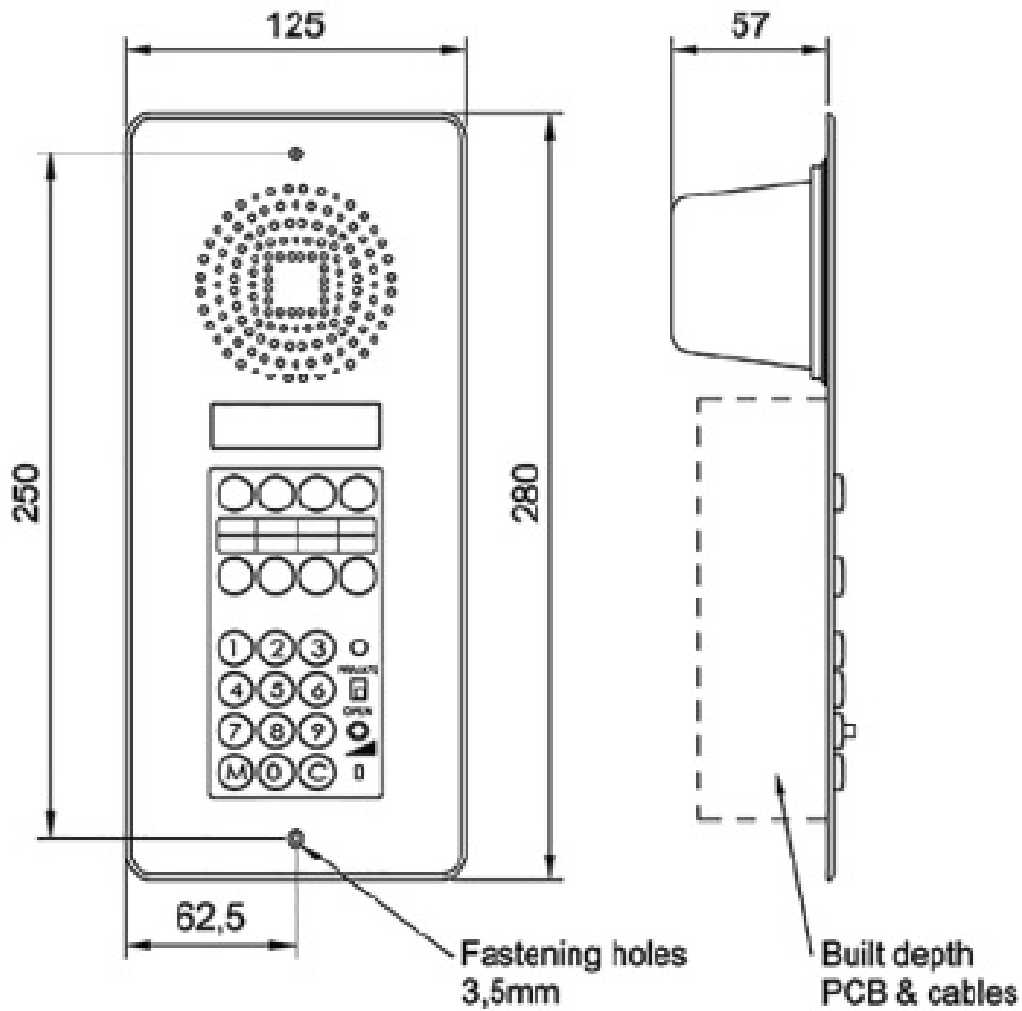

This master station is designed for both flush and surface mounting; in- and on-wall back boxes are available for this purpose. The station can also be flush mounted into a desk.

Typical application areas are hospitals, airports, stores and warehouses, factory shop floors and nurseries. A modular jack plug on the station facilitates quick and easy connection. A CAT3 or higher, or a 2-pair 0.5 mm<sup>2</sup> twisted telephone cable is required between the exchange and the station. The maximum distance is 1.4 km with 0.5 mm<sup>2</sup> cable. Longer distances are possible by using heavier wires.

## Technical Dimensions