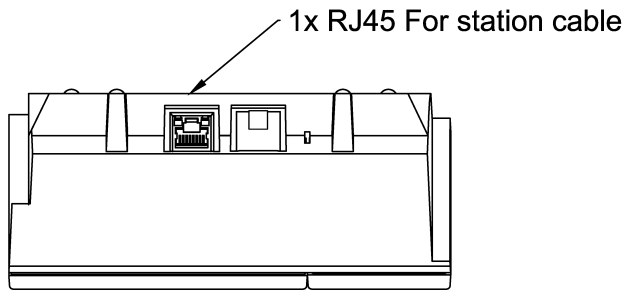

See also: [additional documentation on wiki.zenitel.com](https://wiki.zenitel.com)

Technical Dimensions

Wall bracket O.no. 1008091100

Specifications

MECHANICAL

| | |
|--------------------|--|
| Dimension (WxHxD) | 168 x 75 x 176 mm / 8.85 x 2.95 x 6.92 inch. |
| Weight | 0.410 kg / 0.90 lbs |
| Keypad | Full keypad including 10 DAK keys |
| Mounting | Desktop. On wall with optional bracket |
| Temperature | 0 to +50°C |
| Loudspeaker output | Max. 1 W RMS |
| Frequency range | 200 - 10'000 Hz |
| Connectors | RJ45 |
| Wiring | 2 twisted pairs |