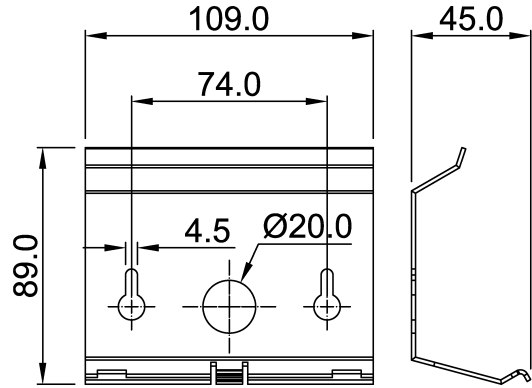

See also: [additional documentation on wiki.zenitel.com](https://wiki.zenitel.com)

Technical Dimensions

Wall bracket O.no. 1008091100

Specifications

MECHANICAL

Dimension (WxHxD)	168 x 75 x 176 mm / 8.85 x 2.95 x 6.92 inch.
Weight	0.410 kg / 0.90 lbs
Keypad	Full keypad including 10 DAK keys
Mounting	Desktop. On wall with optional bracket
Temperature	0 to +50°C
Loudspeaker output	Max. 1 W RMS
Frequency range	200 - 10'000 Hz
Connectors	RJ45
Wiring	2 twisted pairs

GENERAL

Max cable distance	4.0 km (18 AWG - 0.9 mm). 3.4 km (20 AWG - 0.8 mm). 2.0 km (22 AWG - 0.6 mm). 1.4 km (24 AWG - 0.5 mm).
Power	Powered from exchange
Call indication	Red call LED
Supervision	Line supervision. Tone test (manual and automatic). Station status in AlphaWeb.
Compliance	CE and FCC Part 15