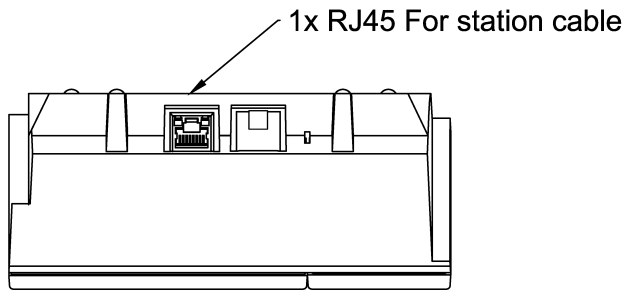

See also: [additional documentation on wiki.zenitel.com](https://wiki.zenitel.com)

Technical Dimensions

Wall bracket O.no. 1008091100

Specifications

MECHANICAL

Dimension (WxHxD)	168 x 75 x 176 mm / 8.85 x 2.95 x 6.92 inch.
Weight	0.410 kg / 0.90 lbs
Keypad	Full keypad including 10 DAK keys
Mounting	Desktop. On wall with optional bracket
Temperature	0 to +50°C
Loudspeaker output	Max. 1 W RMS
Frequency range	200 - 10'000 Hz
Connectors	RJ45
Wiring	2 twisted pairs