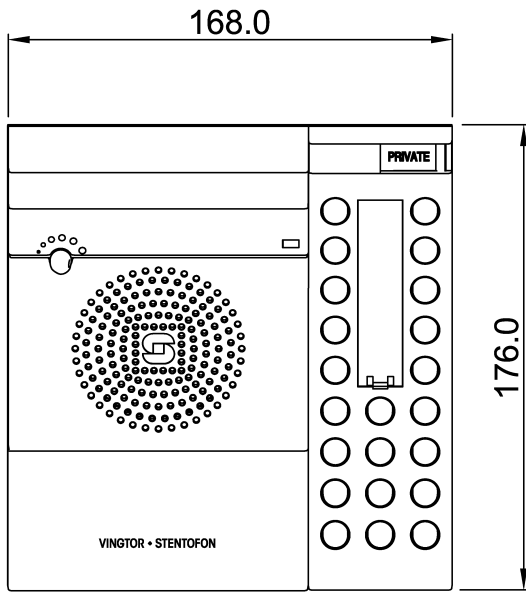

See also: [additional documentation on wiki.zenitel.com](https://wiki.zenitel.com)

Technical Dimensions

Wall bracket O.no. 1008091100

Specifications

MECHANICAL

| | |
|--------------------|--|
| Dimension (WxHxD) | 168 x 75 x 176 mm / 8.85 x 2.95 x 6.92 inch. |
| Weight | 0.410 kg / 0.90 lbs |
| Keypad | Full keypad including 10 DAK keys |
| Mounting | Desktop. On wall with optional bracket |
| Temperature | 0 to +50°C |
| Loudspeaker output | Max. 1 W RMS |
| Frequency range | 200 - 10'000 Hz |
| Connectors | RJ45 |
| Wiring | 2 twisted pairs |

GENERAL

| | |
|--------------------|---|
| Max cable distance | 4.0 km (18 AWG - 0.9 mm). 3.4 km (20 AWG - 0.8 mm). 2.0 km (22 AWG - 0.6 mm). 1.4 km (24 AWG - 0.5 mm). |
| Power | Powered from exchange |
| Call indication | Red call LED |
| Supervision | Line supervision. Tone test (manual and automatic). Station status in AlphaWeb. |
| Compliance | CE and FCC Part 15 |