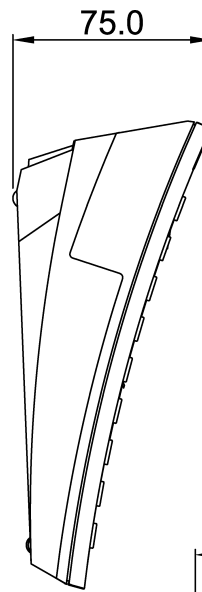

See also: [additional documentation on wiki.zenitel.com](https://wiki.zenitel.com)

Technical Dimensions

Wall bracket O.no. 1008091100

Specifications

MECHANICAL

| | |
|--------------------|--|
| Dimension (WxHxD) | 168 x 75 x 176 mm / 8.85 x 2.95 x 6.92 inch. |
| Weight | 0.410 kg / 0.90 lbs |
| Keypad | Full keypad including 10 DAK keys |
| Mounting | Desktop. On wall with optional bracket |
| Temperature | 0 to +50°C |
| Loudspeaker output | Max. 1 W RMS |
| Frequency range | 200 - 10'000 Hz |
| Connectors | RJ45 |
| Wiring | 2 twisted pairs |

GENERAL

| | |
|--------------------|---|
| Max cable distance | 4.0 km (18 AWG - 0.9 mm). 3.4 km (20 AWG - 0.8 mm). 2.0 km (22 AWG - 0.6 mm). 1.4 km (24 AWG - 0.5 mm). |
| Power | Powered from exchange |
| Call indication | Red call LED |
| Supervision | Line supervision. Tone test (manual and automatic). Station status in AlphaWeb. |
| Compliance | CE and FCC Part 15 |