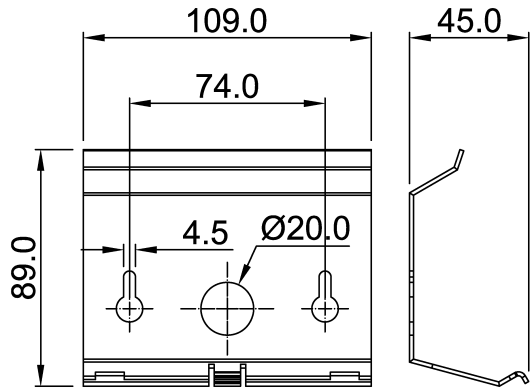

See also: [additional documentation on wiki.zenitel.com](http://wiki.zenitel.com)

Technical Dimensions

Wall bracket O.no. 1008091100

Specifications

MECHANICAL

Dimension (WxHxD)	168 x 75 x 176 mm / 8.85 x 2.95 x 6.92 inch.
Weight	0.410 kg / 0.90 lbs
Keypad	Full keypad including 10 DAK keys
Mounting	Desktop. On wall with optional bracket
Temperature	0 to +50°C
Loudspeaker output	Max. 1 W RMS
Frequency range	200 - 10'000 Hz
Connectors	RJ45
Wiring	2 twisted pairs

GENERAL

Max cable distance	4.0 km (18 AWG - 0.9 mm). 3.4 km (20 AWG - 0.8 mm). 2.0 km (22 AWG - 0.6 mm). 1.4 km (24 AWG - 0.5 mm).
Power	Powered from exchange
Call indication	Red call LED
Supervision	Line supervision. Tone test (manual and automatic). Station status in AlphaWeb.
Compliance	CE and FCC Part 15