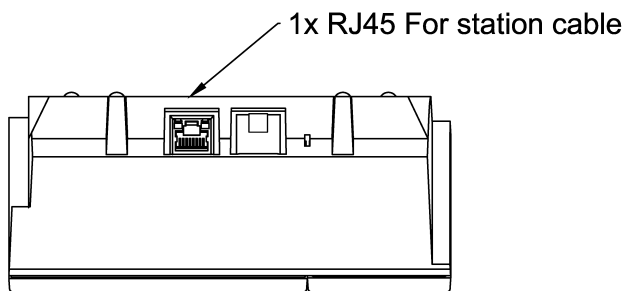

See also: [additional documentation on wiki.zenitel.com](http://wiki.zenitel.com)

Technical Dimensions

Wall bracket O.no. 1008091100

Specifications

MECHANICAL

Dimension (WxHxD)	168 x 75 x 176 mm / 8.85 x 2.95 x 6.92 inch.
Weight	0.410 kg / 0.90 lbs
Keypad	Full keypad including 10 DAK keys
Mounting	Desktop. On wall with optional bracket
Temperature	0 to +50°C
Loudspeaker output	Max. 1 W RMS
Frequency range	200 - 10'000 Hz
Connectors	RJ45
Wiring	2 twisted pairs