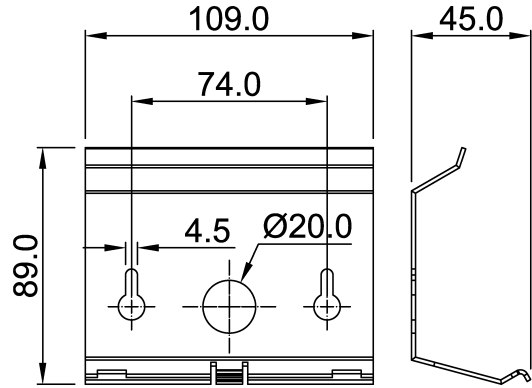

See also: [additional documentation on wiki.zenitel.com](https://wiki.zenitel.com)

Technical Dimensions

Wall bracket O.no. 1008091100

Specifications

MECHANICAL

| | |
|--------------------|--|
| Dimension (WxHxD) | 168 x 75 x 176 mm / 8.85 x 2.95 x 6.92 inch. |
| Weight | 0.410 kg / 0.90 lbs |
| Keypad | Full keypad including 10 DAK keys |
| Mounting | Desktop. On wall with optional bracket |
| Temperature | 0 to +50°C |
| Loudspeaker output | Max. 1 W RMS |
| Frequency range | 200 - 10'000 Hz |
| Connectors | RJ45 |
| Wiring | 2 twisted pairs |

GENERAL

| | |
|--------------------|---|
| Max cable distance | 4.0 km (18 AWG - 0.9 mm). 3.4 km (20 AWG - 0.8 mm). 2.0 km (22 AWG - 0.6 mm). 1.4 km (24 AWG - 0.5 mm). |
| Power | Powered from exchange |
| Call indication | Red call LED |
| Supervision | Line supervision. Tone test (manual and automatic). Station status in AlphaWeb. |
| Compliance | CE and FCC Part 15 |