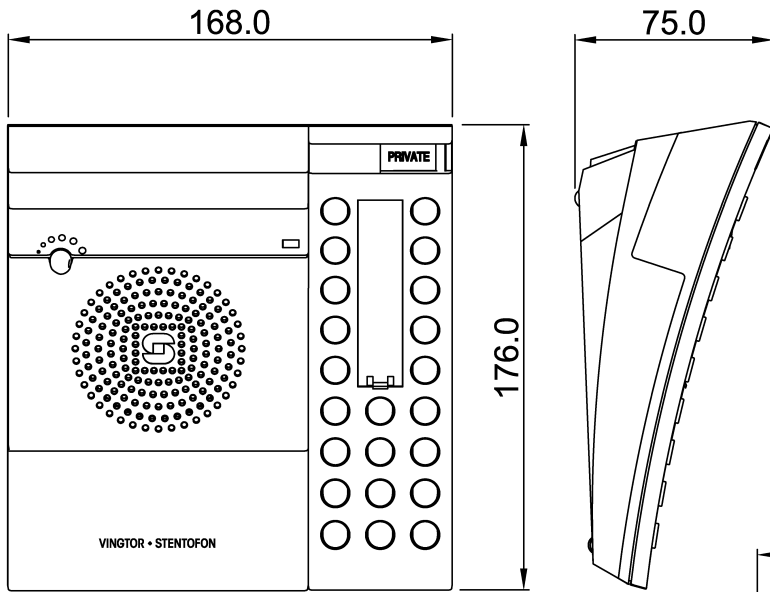

See also: [additional documentation on wiki.zenitel.com](http://wiki.zenitel.com)

Technical Dimensions

Wall bracket O.no. 1008091100

Specifications

MECHANICAL

Dimension (WxHxD)	168 x 75 x 176 mm / 8.85 x 2.95 x 6.92 inch.
Weight	0.410 kg / 0.90 lbs
Keypad	Full keypad including 10 DAK keys
Mounting	Desktop. On wall with optional bracket
Temperature	0 to +50°C
Loudspeaker output	Max. 1 W RMS
Frequency range	200 - 10'000 Hz
Connectors	RJ45
Wiring	2 twisted pairs

ORDER NUMBER	DESCRIPTION	SHIP WEIGHT
1007036210	Desk/Wall Master Station, Color grey	0.410 kg/0.90 lbs.
KB171	Wall Socket, RJ45, Surface Mounted	
1009800130	3 meters Station Cable with RJ45 Connector	
1009800115	0.5 meters Station Cable with RJ45 Connector	
1008091100	Wall bracket for Desk/Wall Station	

GENERAL

Max cable distance	4.0 km (18 AWG - 0.9 mm). 3.4 km (20 AWG - 0.8 mm). 2.0 km (22 AWG - 0.6 mm). 1.4 km (24 AWG - 0.5 mm).
Power	Powered from exchange
Call indication	Red call LED
Supervision	Line supervision. Tone test (manual and automatic). Station status in AlphaWeb.
Compliance	CE and FCC Part 15