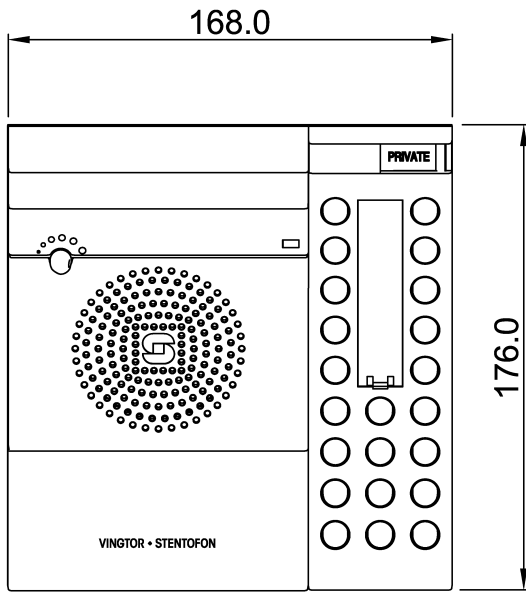

See also: [additional documentation on wiki.zenitel.com](https://wiki.zenitel.com)

Technical Dimensions

Wall bracket O.no. 1008091100

Specifications

MECHANICAL

Dimension (WxHxD)	168 x 75 x 176 mm / 8.85 x 2.95 x 6.92 inch.
Weight	0.410 kg / 0.90 lbs
Keypad	Full keypad including 10 DAK keys
Mounting	Desktop. On wall with optional bracket
Temperature	0 to +50°C
Loudspeaker output	Max. 1 W RMS
Frequency range	200 - 10'000 Hz
Connectors	RJ45
Wiring	2 twisted pairs

GENERAL

Max cable distance	4.0 km (18 AWG - 0.9 mm). 3.4 km (20 AWG - 0.8 mm). 2.0 km (22 AWG - 0.6 mm). 1.4 km (24 AWG - 0.5 mm).
Power	Powered from exchange
Call indication	Red call LED
Supervision	Line supervision. Tone test (manual and automatic). Station status in AlphaWeb.
Compliance	CE and FCC Part 15