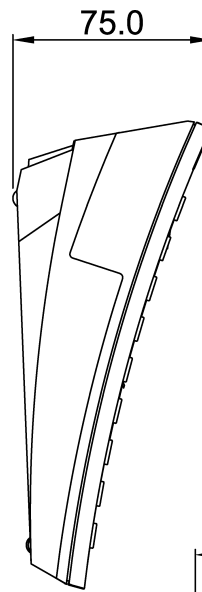

See also: [additional documentation on wiki.zenitel.com](https://wiki.zenitel.com)

Technical Dimensions

Wall bracket O.no. 1008091100

Specifications

MECHANICAL

Dimension (WxHxD)	168 x 75 x 176 mm / 8.85 x 2.95 x 6.92 inch.
Weight	0.410 kg / 0.90 lbs
Keypad	Full keypad including 10 DAK keys
Mounting	Desktop. On wall with optional bracket
Temperature	0 to +50°C
Loudspeaker output	Max. 1 W RMS
Frequency range	200 - 10'000 Hz
Connectors	RJ45
Wiring	2 twisted pairs

GENERAL

Max cable distance	4.0 km (18 AWG - 0.9 mm). 3.4 km (20 AWG - 0.8 mm). 2.0 km (22 AWG - 0.6 mm). 1.4 km (24 AWG - 0.5 mm).
Power	Powered from exchange
Call indication	Red call LED
Supervision	Line supervision. Tone test (manual and automatic). Station status in AlphaWeb.
Compliance	CE and FCC Part 15