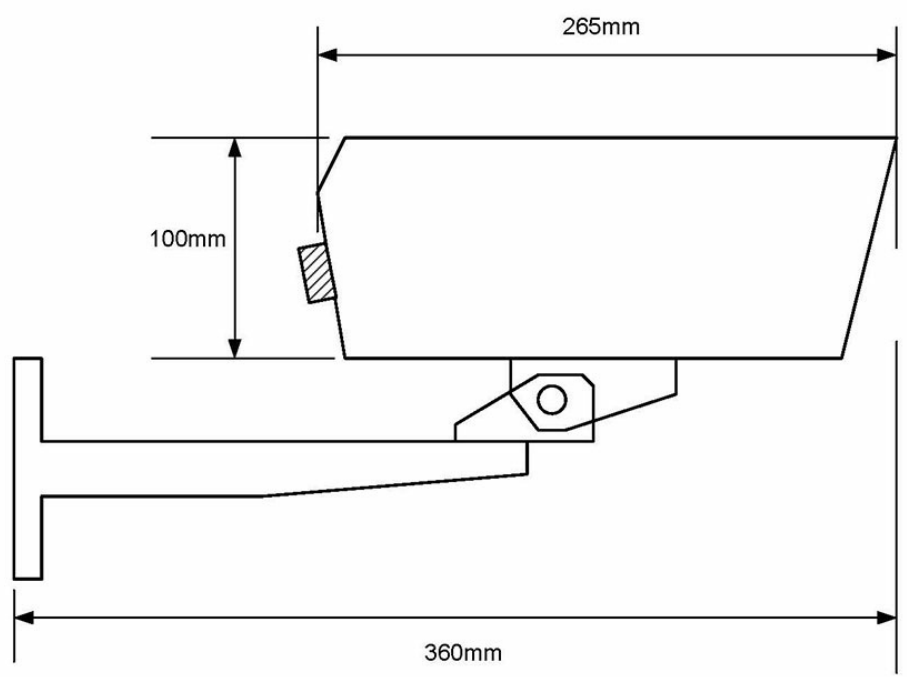

2310101078

SHU80H

Camera Seahawk underwater colour, 12VDC, 80deg, IP68

Description

- ✓ High Dynamic Range to see bright and dark details simultaneously
- ✓ Image Sensor 1/3" CMOS, WDR dual shutter
- ✓ Color 0.26 lux
- ✓ B/W 0,02 lux
- ✓ Power consumption 380mA (12VDC)
- ✓ Underwater connector and 50 cm pigtail included
- ✓ IP68/100m

Technical Dimensions

Specifications

GENERAL

Size (Length w/ bracket)	360 mm
Weight	2.7 kg

Accessories

VR1T Power Converter 24VDC/AC to 12VDC/1A

Power Converter

Item Number: 2310102077