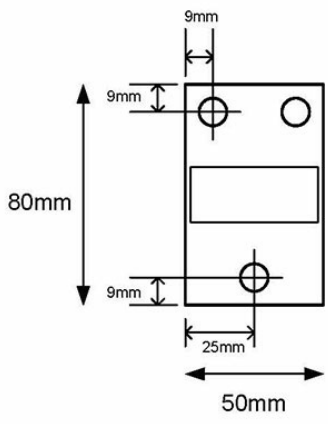

2310101078

SHU80H

Camera Seahawk underwater colour, 12VDC, 80deg, IP68

Description

- ✓ High Dynamic Range to see bright and dark details simultaneously
- ✓ Image Sensor 1/3" CMOS, WDR dual shutter
- ✓ Color 0.26 lux
- ✓ B/W 0,02 lux
- ✓ Power consumption 380mA (12VDC)
- ✓ Underwater connector and 50 cm pigtail included
- ✓ IP68/100m

Technical Dimensions

Specifications

GENERAL

Size (Length w/ bracket)	360 mm
Weight	2.7 kg

Accessories

VR1T Power Converter 24VDC/AC to 12VDC/1A

Power Converter

Item Number: 2310102077