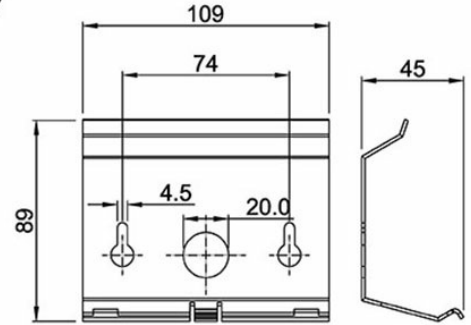

See also: additional documentation on wiki.zenitel.com

Technical Dimensions

Wall bracket O.no. 1008091100
(optional)

Specifications

GENERAL

Dimension (WxHxD)	225 x 75 x 176 mm
Weight	0.7 kg
Display	Backlit display, 35 x 68 mm (64 x 128 pixels)
Temperature range	0°C - 55°C
Relative humidity	< 95% not condensing
Power consumption	Power over Ethernet, IEEE 802.3 a-f, Class 0 Idle 4W, max. 8W
Connectors	2 x RJ45 (Ethernet) 10/100 Mbps
SIP	RFC 3261, SIP Info (DTMF), RFC 2833 (DTMF)
IP protocols	IP v4 - TCP - UDP - HTTPS – TFTP - RTP - RTCP -DHCP - SNMP - DiffServ - TOS – STENTOFON CC oIP@ - SIP
LAN protocols	Power over Ethernet (IEEE 802.3 a-f), VLAN (IEEE 802.1pq), Network Access Control (IEEE 802.1x)
Audio technology	Wideband 200 Hz - 7 kHz (G.722) Telephony 3.4kHz (G.711) Active noise filtering Acoustic echo cancellation Active noise filtering Telephony 3.4kHz (G.711) Wideband 200 Hz - 7 kHz (G.722)
Audio output	1.5 Watt, 85 dB audio pressure 1m from speaker
Management and operation	HTTPS (Web configuration) DHCP and static IP Remote automatic software upgrade Centralized monotoring Status LED
Advanced features	Dual port managed data switch supporting VLAN and network access control
Compliance	CE and FCC Part 15
Certificates	UL 60950-1, cUL 60950-1, CB to IEC 60950-1
IP Rating	IP-42
Black version	Item.no 1008001100