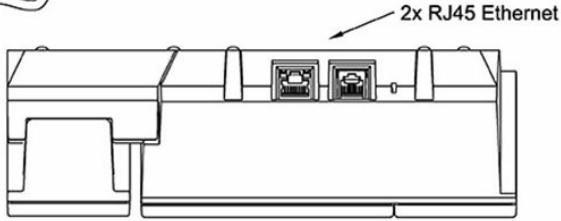

See also: additional documentation on wiki.zenitel.com

Technical Dimensions

Wall bracket O.no. 1008091100
(optional)

Specifications

GENERAL

Dimension (WxHxD)	225 x 75 x 176 mm
Weight	0.7 kg
Display	Backlit display, 35 x 68 mm (64 x 128 pixels)
Temperature range	0°C - 55°C
Relative humidity	< 95% not condensing
Power consumption	Power over Ethernet, IEEE 802.3 a-f, Class 0 Idle 4W, max. 8W
Connectors	2 x RJ45 (Ethernet) 10/100 Mbps
SIP	RFC 3261, SIP Info (DTMF), RFC 2833 (DTMF)
IP protocols	IP v4 - TCP - UDP - HTTPS – TFTP - RTP - RTCP -DHCP - SNMP - DiffServ - TOS – STENTOFON CC oIP@ - SIP
LAN protocols	Power over Ethernet (IEEE 802.3 a-f), VLAN (IEEE 802.1pq), Network Access Control (IEEE 802.1x)
Audio technology	Wideband 200 Hz - 7 kHz (G.722) Telephony 3.4kHz (G.711) Active noise filtering Acoustic echo cancellation Active noise filtering Telephony 3.4kHz (G.711) Wideband 200 Hz - 7 kHz (G.722)
Audio output	1.5 Watt, 85 dB audio pressure 1m from speaker
Management and operation	HTTPS (Web configuration) DHCP and static IP Remote automatic software upgrade Centralized monotoring Status LED
Advanced features	Dual port managed data switch supporting VLAN and network access control
Compliance	CE and FCC Part 15
Certificates	UL 60950-1, cUL 60950-1, CB to IEC 60950-1
IP Rating	IP-42
Black version	Item.no 1008001100