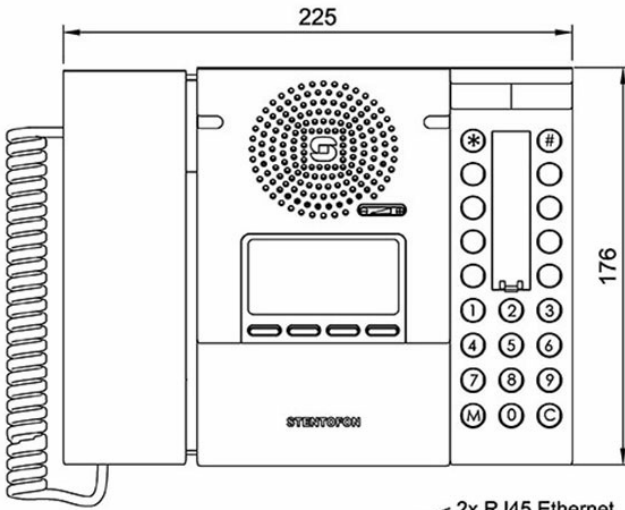

See also: additional documentation on wiki.zenitel.com

Technical Dimensions

Wall bracket O.no. 1008091100
(optional)

Specifications

GENERAL

Dimension (WxHxD)	225 x 75 x 176 mm
Weight	0.7 kg
Display	Backlit display, 35 x 68 mm (64 x 128 pixels)
Temperature range	0°C - 55°C
Relative humidity	< 95% not condensing
Power consumption	Power over Ethernet, IEEE 802.3 a-f, Class 0 Idle 4W, max. 8W
Connectors	2 x RJ45 (Ethernet) 10/100 Mbps
SIP	RFC 3261, SIP Info (DTMF), RFC 2833 (DTMF)
IP protocols	IP v4 - TCP - UDP - HTTPS – TFTP - RTP - RTCP -DHCP - SNMP - DiffServ - TOS – STENTOFON CC oIP@ - SIP
LAN protocols	Power over Ethernet (IEEE 802.3 a-f), VLAN (IEEE 802.1pq), Network Access Control (IEEE 802.1x)
Audio technology	Wideband 200 Hz - 7 kHz (G.722) Telephony 3.4kHz (G.711) Active noise filtering Acoustic echo cancellation Active noise filtering Telephony 3.4kHz (G.711) Wideband 200 Hz - 7 kHz (G.722)
Audio output	1.5 Watt, 85 dB audio pressure 1m from speaker
Management and operation	HTTPS (Web configuration) DHCP and static IP Remote automatic software upgrade Centralized monotoring Status LED
Advanced features	Dual port managed data switch supporting VLAN and network access control
Compliance	CE and FCC Part 15
Certificates	UL 60950-1, cUL 60950-1, CB to IEC 60950-1
IP Rating	IP-42
Black version	Item.no 1008001100