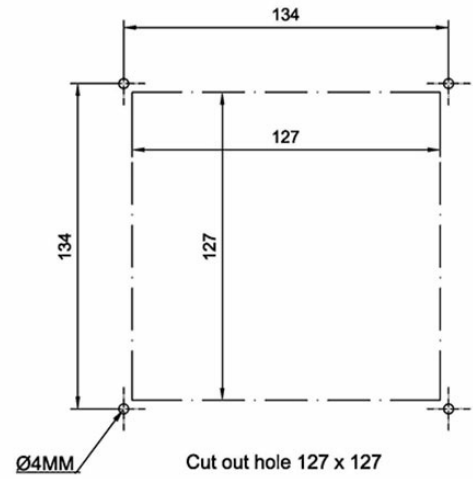

3005010161

SPA-M6S-V2

PA Panel Single w/6 zones

REPLACED BY

 [2340110020 - SPA-M6-V2](#)

Description

- PA-panel for single system
- Delivered with gooseneck microphone
- Built-in pre-amplifier with preset signal level and tone controls
- 6 zone selection buttons
- ALL, TALK and dimmer buttons. Talk button on panel
- Replaceable text label to each zone button
- Zone buttons have activation confirmation light
- Flush mounting, back box for wall mounting is available
- Local mute contact for external loudspeaker (From hardware version 4.0)

This Vingtor-Stentofon Panel gives messages in one to six zones in a SPA-V2 public address and general alarm single system. Installation in consoles or on-wall indoor.

Local mute function is used to break audio to loudspeakers where proximity to pa panel cause feedback. Available from hardware version 4.0. This function must be in combination with relay box

Technical Dimensions

Cable inlet 4x PG-16

Ø4MM

Cut out hole 127 x 127

Related item:
 Wall mounting box
 SPA-M6BOKS
 O.No. 3005010155

Specifications

GENERAL

Size (WxHxD)	144 x 144 x 82
Weight w/microphone	0.6 kg
Material	Black anodized aluminium
Mounting	Flush, wall with use of back box
Output signal	0.775mV 0dB
Sensitivity microphone	2K / 4mV
Connections	Plugable screw terminals for 2.5 mm ² cable
Cable glands	4 x PG-16
Cable size	6 x 2 x 0.75 mm ²
Local mute relay, output	24V DC @ maximum 50mA
IP-rating	IP-44