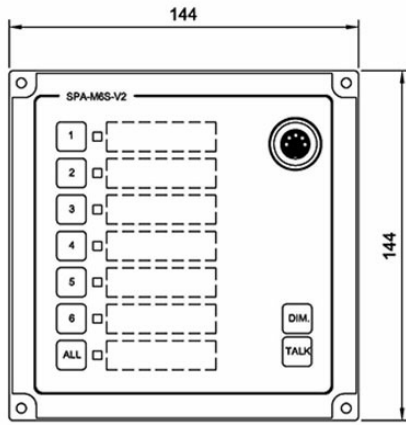

3005010161

SPA-M6S-V2

PA Panel Single w/6 zones

REPLACED BY

 [2340110020 - SPA-M6-V2](#)

Description

- PA-panel for single system
- Delivered with gooseneck microphone
- Built-in pre-amplifier with preset signal level and tone controls
- 6 zone selection buttons
- ALL, TALK and dimmer buttons. Talk button on panel
- Replaceable text label to each zone button
- Zone buttons have activation confirmation light
- Flush mounting, back box for wall mounting is available
- Local mute contact for external loudspeaker (From hardware version 4.0)

This Vingtor-Stentofon Panel gives messages in one to six zones in a SPA-V2 public address and general alarm single system. Installation in consoles or on-wall indoor.

Local mute function is used to break audio to loudspeakers where proximity to pa panel cause feedback. Available from hardware version 4.0. This function must be in combination with relay box

Technical Dimensions

Cable inlet 4x PG-16

Ø4MM

Cut out hole 127 x 127

Related item:
 Wall mounting box
 SPA-M6BOKS
 O.No. 3005010155

Specifications

GENERAL

Size (WxHxD)	144 x 144 x 82
Weight w/microphone	0.6 kg
Material	Black anodized aluminium
Mounting	Flush, wall with use of back box
Output signal	0.775mV 0dB
Sensitivity microphone	2K / 4mV
Connections	Plugable screw terminals for 2.5 mm ² cable
Cable glands	4 x PG-16
Cable size	6 x 2 x 0.75 mm ²
Local mute relay, output	24V DC @ maximum 50mA
IP-rating	IP-44