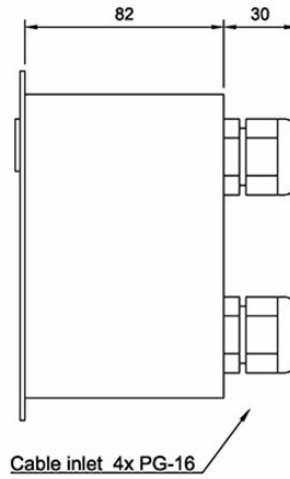

3005010161

SPA-M6S-V2

PA Panel Single w/6 zones

REPLACED BY

 [2340110020 - SPA-M6-V2](#)

Description

- PA-panel for single system
- Delivered with gooseneck microphone
- Built-in pre-amplifier with preset signal level and tone controls
- 6 zone selection buttons
- ALL, TALK and dimmer buttons. Talk button on panel
- Replaceable text label to each zone button
- Zone buttons have activation confirmation light
- Flush mounting, back box for wall mounting is available
- Local mute contact for external loudspeaker (From hardware version 4.0)

This Vingtor-Stentofon Panel gives messages in one to six zones in a SPA-V2 public address and general alarm single system. Installation in consoles or on-wall indoor.

Local mute function is used to break audio to loudspeakers where proximity to pa panel cause feedback. Available from hardware version 4.0. This function must be in combination with relay box

Technical Dimensions

Cable inlet 4x PG-16

Ø4MM

Cut out hole 127 x 127

Related item:
 Wall mounting box
 SPA-M6BOKS
 O.No. 3005010155

Specifications

GENERAL

Size (WxHxD)	144 x 144 x 82
Weight w/microphone	0.6 kg
Material	Black anodized aluminium
Mounting	Flush, wall with use of back box
Output signal	0.775mV 0dB
Sensitivity microphone	2K / 4mV
Connections	Plugable screw terminals for 2.5 mm ² cable
Cable glands	4 x PG-16
Cable size	6 x 2 x 0.75 mm ²
Local mute relay, output	24V DC @ maximum 50mA
IP-rating	IP-44