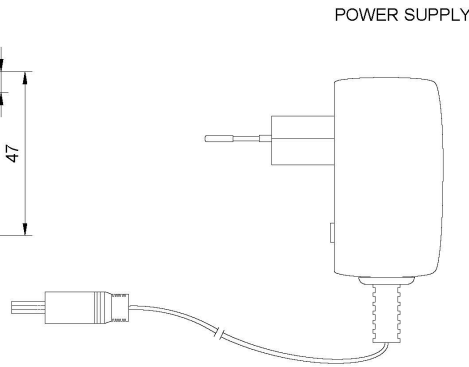

2211100560

DECT Charger kit

Charger kit for C-31xx series DECT rough handsets. Includes Power Supply V3 100-230 Vac

Description

Charger kit including holder and power supply for the C-31xx series of phones. The charger is for desktop use and includes:

- ✓ Charger (item 2211100230)
- ✓ Power supply (item 2211100231)

Technical Dimensions

Specifications

GENERAL

Dimension (H x W x D)	82 x 74,5 x 57 mm
Weight	0, 3kg Include power supply
Input voltage	100 - 240V AC
Output voltage	6,0V DC 350mA

Used With

C3105i DECT Handset Rough

Including Belt Clip

Item Number: 2211100516

C3110i DECT handset rough

Including belt clip

Item Number: 2211100517

C3115i DECT handset rough

including belt clip

Item Number: 2211100519