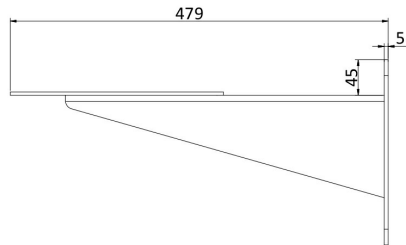

Technical Dimensions

Dimensions

Unit: mm

Unit: mm

Specifications

DESCRIPTION

Dimensions	445 mm×245mm×510mm
Weight	36.7kg
Power	100 VAC to 240 VAC, Max:100 W (Max.15 W for IR)
Enclosure Material	SUS316L
Working Temperature	-40°C to 60°C
Web Browser	IE 8 to 11, Chrome 31.0 to 44, Firefox 30.0 to 51
Ethernet	1× RJ45 100M self-adaptive Ethernet interface
Max. Image Resolution	1920×1080
Main Stream	50Hz: 25fps (1920×1080,1280×960,1280×720), 60Hz: 30fps (1920×1080,1280×960,1280×720)
Sub Stream	50Hz: 25fps (704×576,640×480,352×288), 60Hz: 30fps (704×480,640×480,352×240)
Third Stream	50Hz: 25fps(1920×1080,1280×960,1280×720,704×576,640×480,352×288), 60Hz:30fps(1920×1080,1280×960,1280×720,704×480,640×480,352×240)
Video Compression	Main Stream: H.265+/H.265/H.264+/H.264, Sub-stream: H.265/H.264/MJPEG, Third Stream: H.265/H.264/MJPEG
Image Enhancement	HLC/BLC/3D DNR/Defog/EIS/Regional Exposure/Regional Focus
ROI	Main stream, sub-stream, and third stream respectively support four fixed areas
Audio Compression	G.711alaw/G.711ulaw/G.722.1/G.726/MP2L2/PCM
Protocols	IPv4/IPv6, HTTP, HTTPS, 802.1x, Qos, FTP, SMTP, UPnP, SNMP, DNS, DDNS, NTP, RTSP, RTCP, RTP, TCP/IP, UDP, IGMP, ICMP, DHCP, PPPoE, Bonjour
	1 In to 32 users, 3 levels