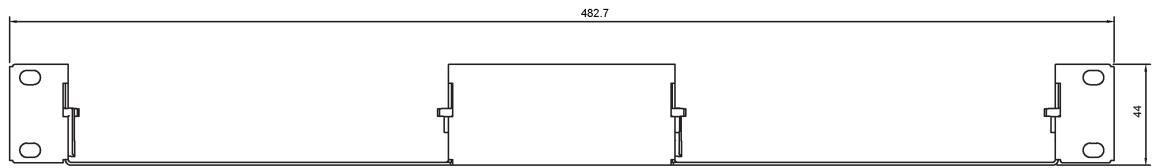

## IA-RS1

Rack Shelf for ICX-500/510 - 19"

---

## Description

Using the IA-RS1 Rack Shelf, two ICX-500/510 units can be mounted side by side in a 19" 1HU rack space.

## Technical Dimensions

## GENERAL

Size (WxHxD)	483 x 44 x 203 mm
Weight	0.5kg