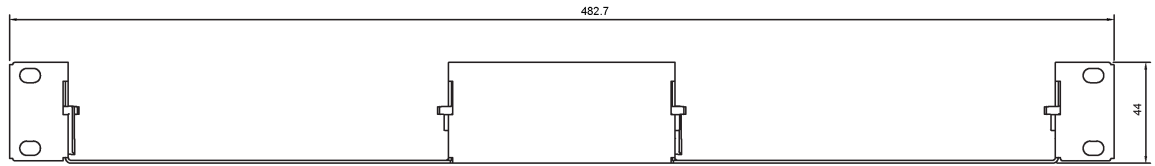

1002500010

IA-RS1

Rack Shelf for ICX-500/510 - 19"

Description

Using the IA-RS1 Rack Shelf, two ICX-500/510 units can be mounted side by side in a 19" 1HU rack space.

Technical Dimensions

Specifications

GENERAL

Size (WxHxD)	483 x 44 x 203 mm
Weight	0.5kg

Used With

ICX-500

Intelligent Communication Gateway with HD Voice

Item Number: 1002000100

ICX-510-IA Intelligent Communication Gateway

ICX-510 incl ICX-AlphaCom Core