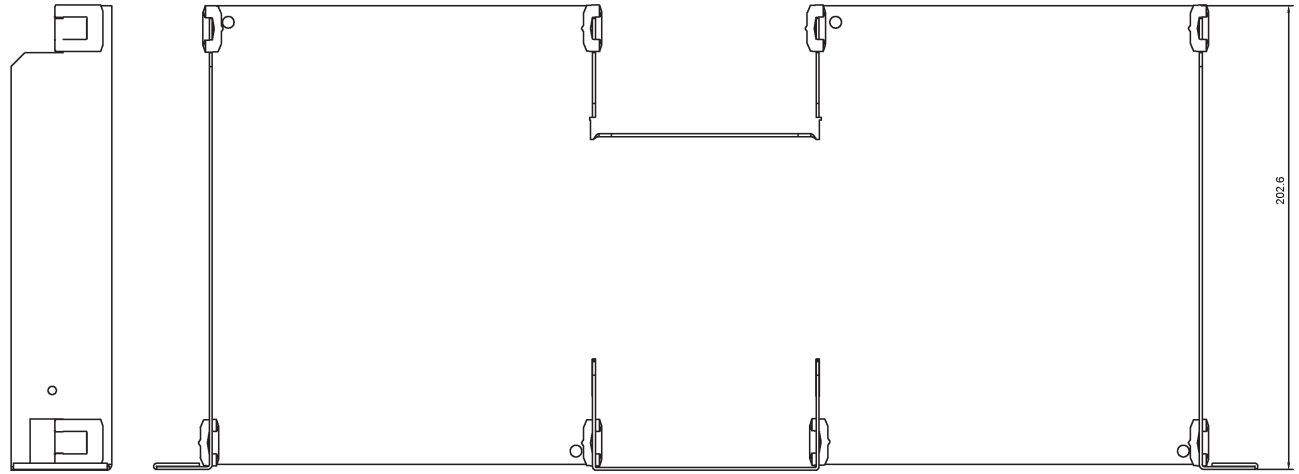

## IA-RS1

Rack Shelf for ICX-500/510 - 19"

---

## Description

Using the IA-RS1 Rack Shelf, two ICX-500/510 units can be mounted side by side in a 19" 1HU rack space.

## Technical Dimensions

## GENERAL

Size (WxHxD)	483 x 44 x 203 mm
Weight	0.5kg