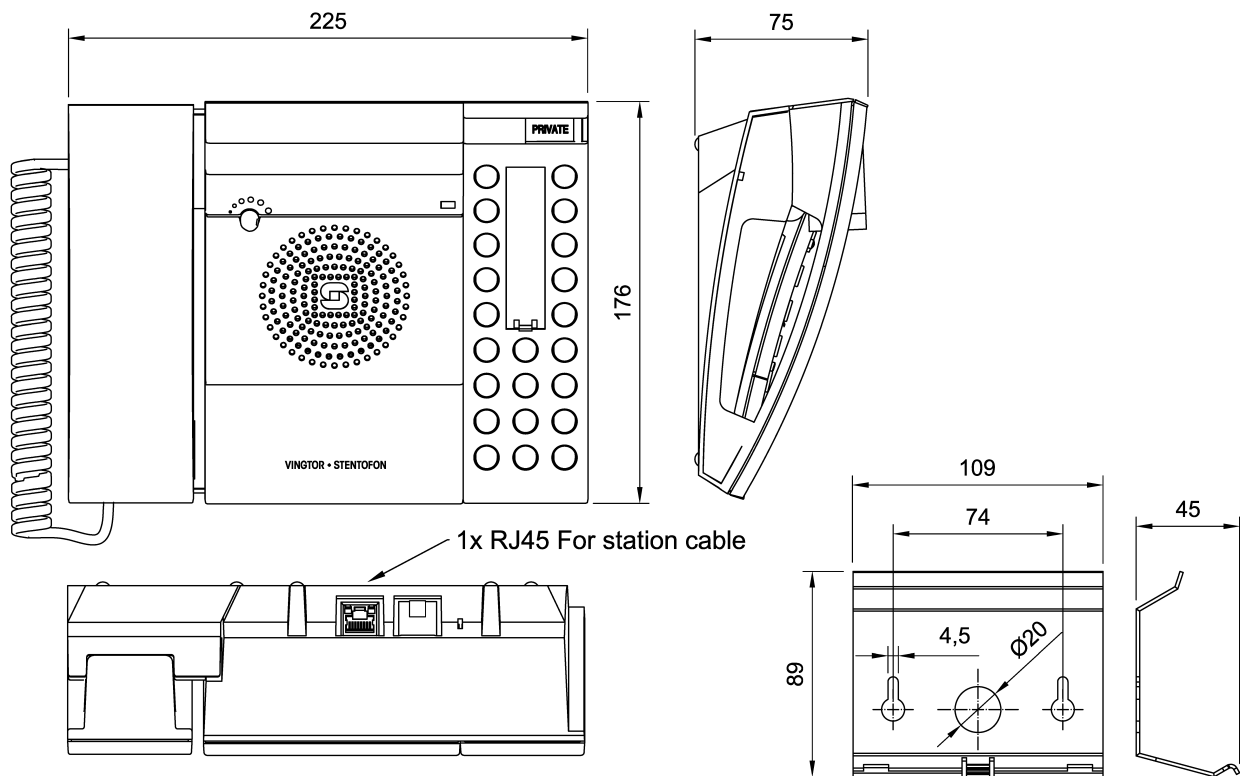

Permanent privacy

The station should be set in permanent privacy by sliding an internal switch into the private (PRI) position. Then, the station will always ring for incoming calls. This switch is accessible from the rear of the station by prying open a rubber lid, revealing the OPEN and PRI markings through the opening. When the internal switch is set to PRI, the OPEN/PRIVATE slider on the keyboard is overridden such that even if left in the OPEN position, the station will still ring for incoming calls. Hence, the slider should be set to PRIVATE to show the real status of the station.

Handset hook

A hook that is delivered with the station must be inserted into the cradle if it is to be wall-mounted. The hook also secures the handset against dislodgement and vibration. If the hook is not needed, the blanking plug should be inserted instead.

See also: [additional documentation on wiki.zenitel.com](https://wiki.zenitel.com)

Technical Dimensions

Wall bracket O.no. 1008091100