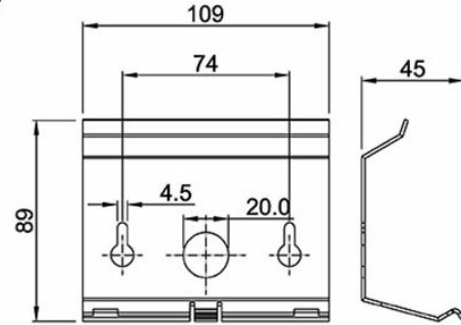

### Technical Dimensions

Wall bracket O.no. 1008091100  
(optional)

## GENERAL

Dimension (WxHxD)	225 x 75 x 176 mm
Weight	0.7 kg
Display	Backlit display, 35 x 68 mm (64 x 128 pixels)
Temperature range	0°C - 55°C
Relative humidity	< 95% non-condensing
Power consumption	Power over Ethernet, IEEE 802.3 a-f, Class 0 Idle 4W, max. 8W
Connectors	2 x RJ45 (Ethernet) 10/100 Mbps
SIP	RFC 3261, SIP Info (DTMF), RFC 2833 (DTMF)
IP protocols	IP v4 - TCP - UDP - HTTPS – TFTP - RTP - RTCP -DHCP - SNMP - DiffServ - TOS – STENTOFON CC oIP@ - SIP
LAN protocols	Power over Ethernet (IEEE 802.3 a-f), VLAN (IEEE 802.1pq), Network Access Control (IEEE 802.1x)
Audio technology	Wideband 200 Hz - 7 kHz (G.722) Telephony 3.4kHz (G.711) Active noise filtering Acoustic echo cancellation Active noise filtering Telephony 3.4kHz (G.711) Wideband 200 Hz - 7 kHz (G.722)
Audio output	1.5 Watt, 85 dB audio pressure 1m from speaker
Management and operation	HTTPS (Web configuration) DHCP and static IP Remote automatic software upgrade Centralized monitoring Status LED
Advanced features	Dual port managed data switch supporting VLAN and network access control
Compliance	CE and FCC Part 15
Certificates	UL 60950-1, cUL 60950-1, CB to IEC 60950-1
IP Rating	IP-42
Color	Black