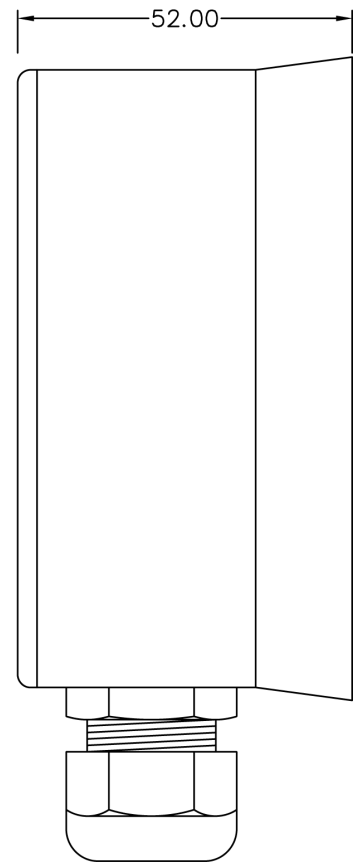

4000017577

P-9041

Interface for Ex Substation

Description

The P-9041 is an interface unit for Ex devices such as loudspeakers and calling units.

Technical Dimensions

Specifications

The P-9041, Interface for Ex substation is intended for installation in SAFE AREA. Ex loudspeaker and Call button are Ex approved and intended for installation in HAZARDOUS AREA

Dimensions (WxHxD)	130x100x52 mm
Weight	0.3 kg
Color	RAL 9005/9006
Material	PC / ABS blend
Mounting	Wall
Fixing	4 x M3 bolts
Access	Front
Cable Entry	Bottom
Gland Type	3 x M20
Power Supply	From central
Ingress Protection Rating	IP-44