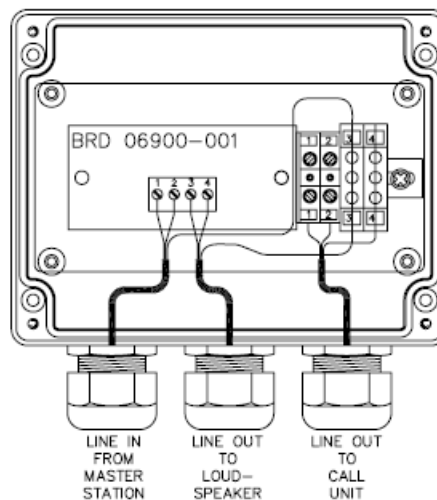

4000017577

P-9041

Interface for Ex Substation

Description

The P-9041 is an interface unit for Ex devices such as loudspeakers and calling units.

Technical Dimensions

Specifications

The P-9041, Interface for Ex substation is intended for installation in SAFE AREA. Ex loudspeaker and Call button are Ex approved and intended for installation in HAZARDOUS AREA

Dimensions (WxHxD)	130x100x52 mm
Weight	0.3 kg
Color	RAL 9005/9006
Material	PC / ABS blend
Mounting	Wall
Fixing	4 x M3 bolts
Access	Front
Cable Entry	Bottom
Gland Type	3 x M20
Power Supply	From central
Ingress Protection Rating	IP-44