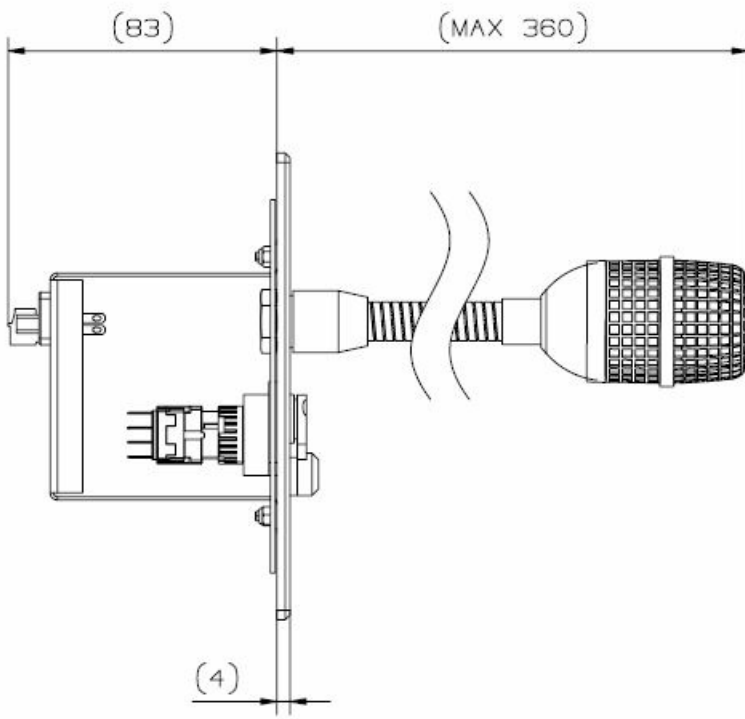

4000100040

P-6216

Emergency PA Unit

- ✓ Noise cancelling microphone
- ✓ Closing contact (PTT)

- ✓ Works with MPA 1600 & ICS 6200

Description

The P-6216 Emergency PA Unit can be used together with the MPA 1600 system as well as the PA part of a combined intercom PA system ICS 6200.

The unit consists of a noise-cancelling microphone and an emergency PA button with a protective cover against unintended activation.

Technical Dimensions

Specifications

MECHANICAL

Dimensions (WxHxD) 120x80x70 mm

Weight 0.3 kg

Notes:

1. Visual appearance of microphone may differ from this drawing.
2. Cover soldered joints with shrink tube.

Pin	Signal
1	SCR
2	MIC
3	MIC
4	PTT
5	PTT
6	MIC
7	-
8	-

Used With

ICS 6200

Central Unit