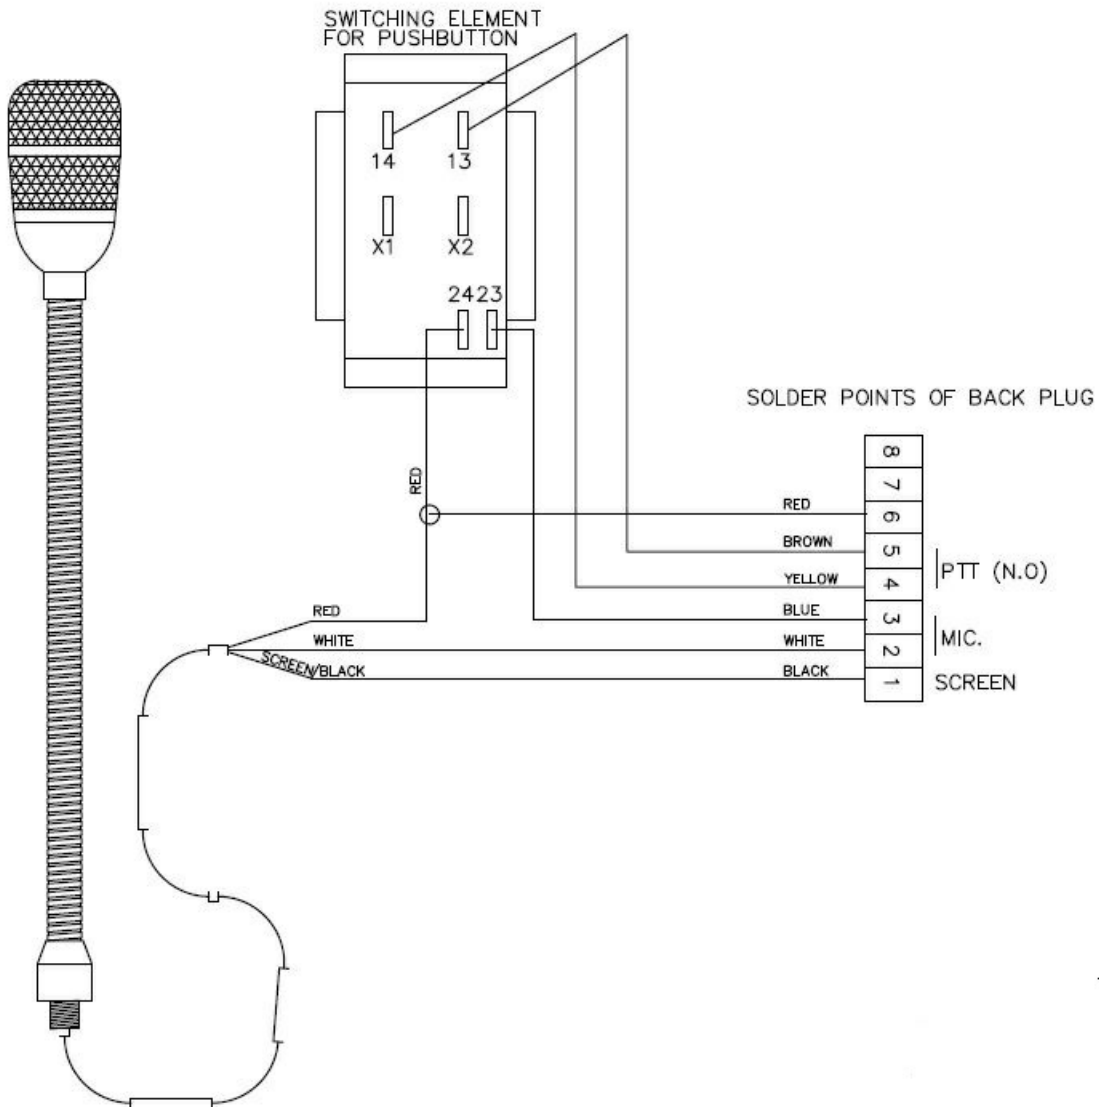

4000100040

P-6216

Emergency PA Unit

- ✓ Noise cancelling microphone
- ✓ Closing contact (PTT)

- ✓ Works with MPA 1600 & ICS 6200

Description

The P-6216 Emergency PA Unit can be used together with the MPA 1600 system as well as the PA part of a combined intercom PA system ICS 6200.

The unit consists of a noise-cancelling microphone and an emergency PA button with a protective cover against unintended activation.

Technical Dimensions

Specifications

MECHANICAL

Dimensions (WxHxD) 120x80x70 mm

Weight 0.3 kg

Notes:

1. Visual appearance of microphone may differ from this drawing.
2. Cover soldered joints with shrink tube.

Pin	Signal
1	SCR
2	MIC
3	MIC
4	PTT
5	PTT
6	MIC
7	-
8	-

Used With

ICS 6200

Central Unit