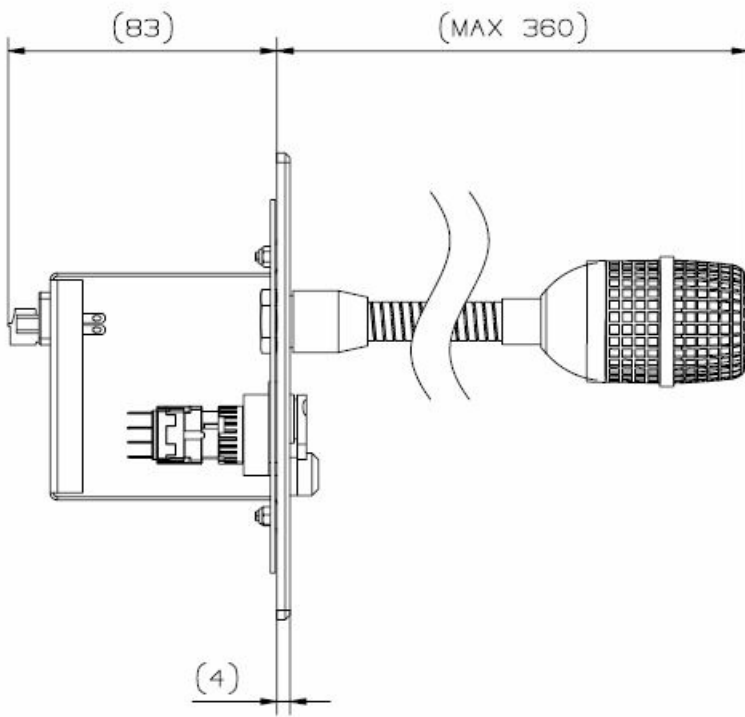

4000100040

P-6216

Emergency PA Unit

- ✓ Noise cancelling microphone
- ✓ Closing contact (PTT)

- ✓ Works with MPA 1600 & ICS 6200

Description

The P-6216 Emergency PA Unit can be used together with the MPA 1600 system as well as the PA part of a combined intercom PA system ICS 6200.

The unit consists of a noise-cancelling microphone and an emergency PA button with a protective cover against unintended activation.

Technical Dimensions

Specifications

MECHANICAL

Dimensions (WxHxD) 120x80x70 mm

Weight 0.3 kg

Notes:

1. Visual appearance of microphone may differ from this drawing.
2. Cover soldered joints with shrink tube.

Pin	Signal
1	SCR
2	MIC
3	MIC
4	PTT
5	PTT
6	MIC
7	-
8	-

Used With

ICS 6200

Central Unit