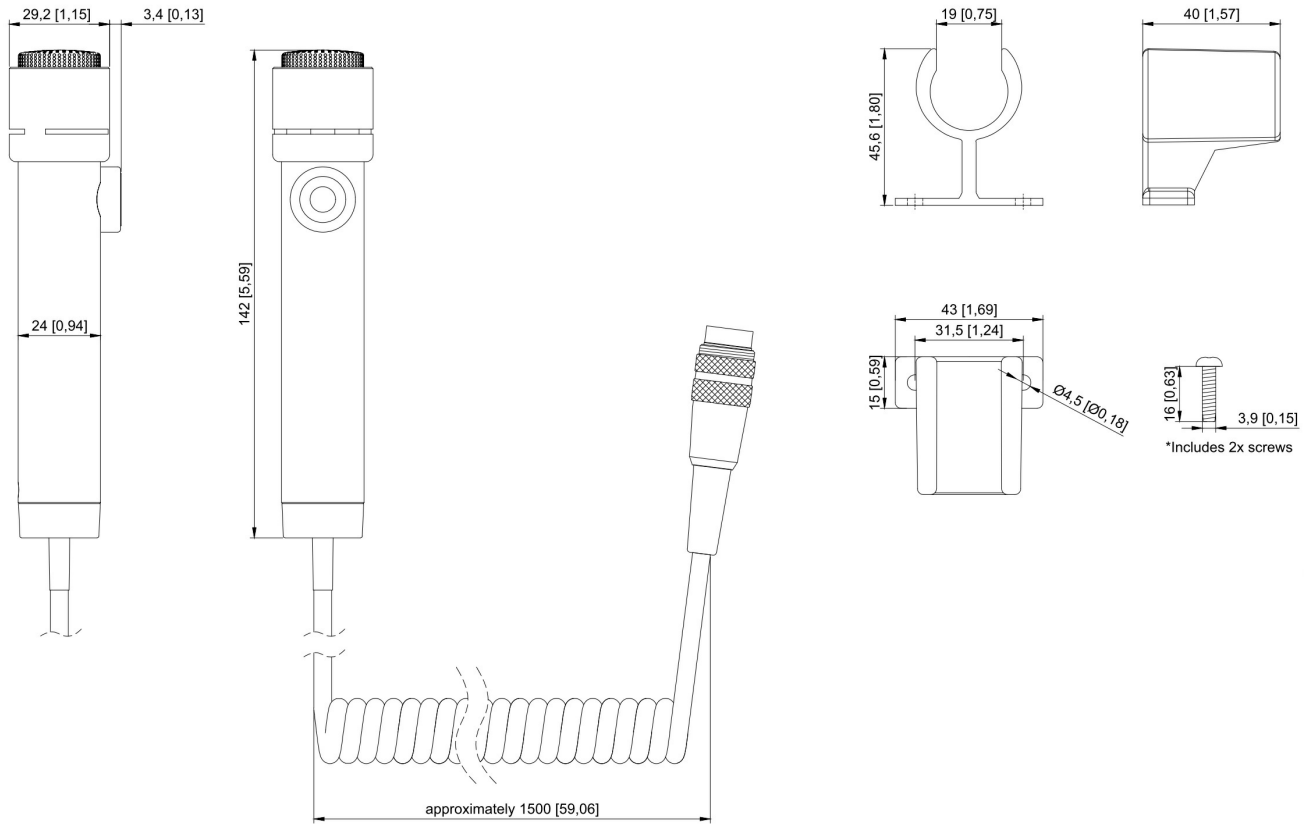

1023533012

PAM1H

Handheld Microphone for ECPIR Indoor Access Panels / Intercom Stations

- ✓ Handheld microphone for ECPIR access panels or intercom stations
- ✓ Bracket included
- ✓ Push-To-Talk button
- ✓ 1.5 m durable spiral cable
- ✓ Equipped with locking DIN plug
- ✓ Electret microphone capsule
- ✓ Unidirectional noise cancelling
- ✓ Rugged brass housing
- ✓ Very long life switching contacts

Onboard communication

ICX-AlphaCom

Exigo

Description

The PAM1H handheld microphone is designed for indoor use, even in noisy areas with unidirectional noise cancelling. The microphone is used on all ECPIR access panels or intercom stations and features a PTT button. When connected to an access panel or intercom station, the microphone is fully monitored. Failure of the microphone element or an open/short circuit will be detected and reported by the system.

For correct operation and performance speaking distance approximate 2cm.

Technical Dimensions

Microphone clip holder:

Specifications

ITEM NUMBER	DESCRIPTION
1023533012	PAM1H Handheld PA microphone, 1 button, indoor, w/bracket
Manufacturer	Peitel
Type	ME110/TF/C6034

MECHANICAL

Dimensions	Length 142 mm, Head Ø 29 mm, Body Ø 24 mm
Weight	0.19 kg
Cable	4-wire halogen free spiral cable, 2 Wires shielded, Draw length max. 1.5 m, without connector
Material	Brass
Bracket	Included