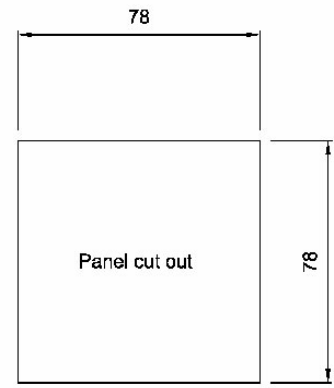

3005010210

VM15-R

Volume Control 4 Wire Override 15W

THIS ITEM IS REPLACED BY 2131000401 - VCOR-15

Description

- ✓ Volume control, 4 wire override 15W
- ✓ For use in SPA-V2 Public address and general alarm system
- ✓ For flush mounting
- ✓ Optional, wall mounting with back box

Technical Dimensions

Specifications

GENERAL

Material / Colour	Black anodized aluminium
Dimension (mm)	96W x 96H x 80D
Mounting	Flush with 4x4 mm screws
Cable gland	2 x PG-16
Input	From 100v amplifier
Output	100V
Output power	15W
Override power supply	24V DC