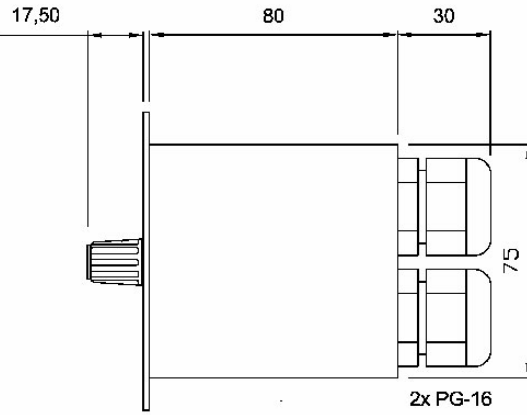

3005010210

VM15-R

Volume Control 4 Wire Override 15W

THIS ITEM IS REPLACED BY 2131000401 - VCOR-15

Description

- ✓ Volume control, 4 wire override 15W
- ✓ For use in SPA-V2 Public address and general alarm system
- ✓ For flush mounting
- ✓ Optional, wall mounting with back box

Technical Dimensions

Specifications

GENERAL

Material / Colour	Black anodized aluminium
Dimension (mm)	96W x 96H x 80D
Mounting	Flush with 4x4 mm screws
Cable gland	2 x PG-16
Input	From 100v amplifier
Output	100V
Output power	15W
Override power supply	24V DC