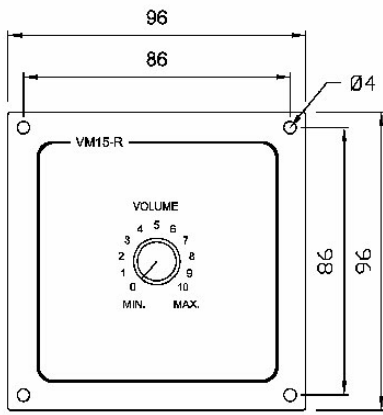

3005010210

VM15-R

Volume Control 4 Wire Override 15W

THIS ITEM IS REPLACED BY 2131000401 - VCOR-15

Description

- ✓ Volume control, 4 wire override 15W
- ✓ For use in SPA-V2 Public address and general alarm system
- ✓ For flush mounting
- ✓ Optional, wall mounting with back box

Technical Dimensions

Specifications

GENERAL

Material / Colour	Black anodized aluminium
Dimension (mm)	96W x 96H x 80D
Mounting	Flush with 4x4 mm screws
Cable gland	2 x PG-16
Input	From 100v amplifier
Output	100V
Output power	15W
Override power supply	24V DC