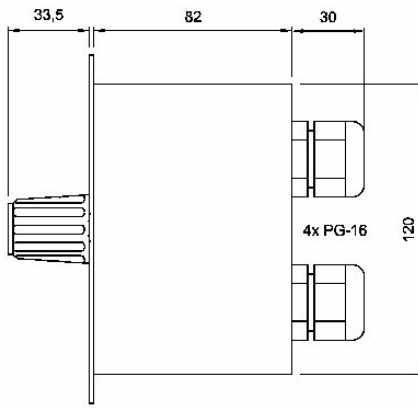

## VM15-RD

Dual Volume Control 4 Wire Override 2x15W

---

---

## Description

- ✓ Dual volume control, 4 wire override 2x 15W
- ✓ For use in Public address and general alarm system
- ✓ For flush mounting
- ✓ Optional, wall mounting by using back box

## Technical Dimensions

## GENERAL

Material / Colour	Black anodized aluminium
Dimension (mm)	144W x 144H x 82D
Mounting	Flush with 4x4 mm screws
Cable gland	4 x PG-16
Input	From 100V amplifier
Output	100V
Output power	2 x 15 W
Override power supply	24V DC / 20mA
Termination	Plugable screw terminals for max 2.5mm <sup>2</sup> cable
Weight	0.7 kg
Operating temperature	-15°C to +55°C
Environmental Condition	Protected