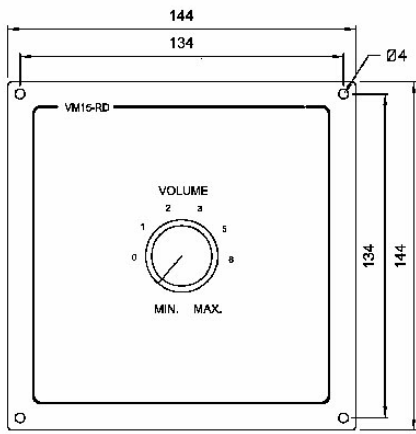

## VM15-RD

Dual Volume Control 4 Wire Override 2x15W

---

---

## Description

- ✓ Dual volume control, 4 wire override 2x 15W
- ✓ For use in Public address and general alarm system
- ✓ For flush mounting
- ✓ Optional, wall mounting by using back box

## Technical Dimensions

## GENERAL

Material / Colour	Black anodized aluminium
Dimension (mm)	144W x 144H x 82D
Mounting	Flush with 4x4 mm screws
Cable gland	4 x PG-16
Input	From 100V amplifier
Output	100V
Output power	2 x 15 W
Override power supply	24V DC / 20mA
Termination	Plugable screw terminals for max 2.5mm <sup>2</sup> cable
Weight	0.7 kg
Operating temperature	-15°C to +55°C
Environmental Condition	Protected