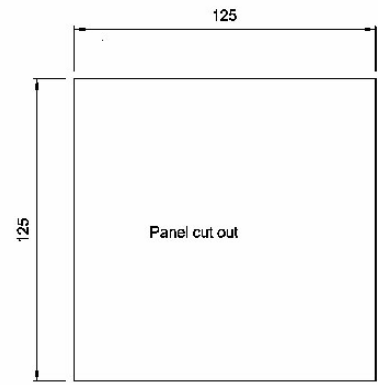

## Technical Dimensions

## GENERAL

Material / Colour	Black anodized aluminium
Dimension (mm)	144W x 144H x 82D
Mounting	Flush with 4x4 mm screws
Cable gland	4 x PG-16
Input	From 100V amplifier
Output	100V
Output power	2 x 15 W
Override power supply	24V DC / 20mA
Termination	Plugable screw terminals for max 2.5mm <sup>2</sup> cable
Weight	0.7 kg
Operating temperature	-15°C to +55°C
Environmental Condition	Protected