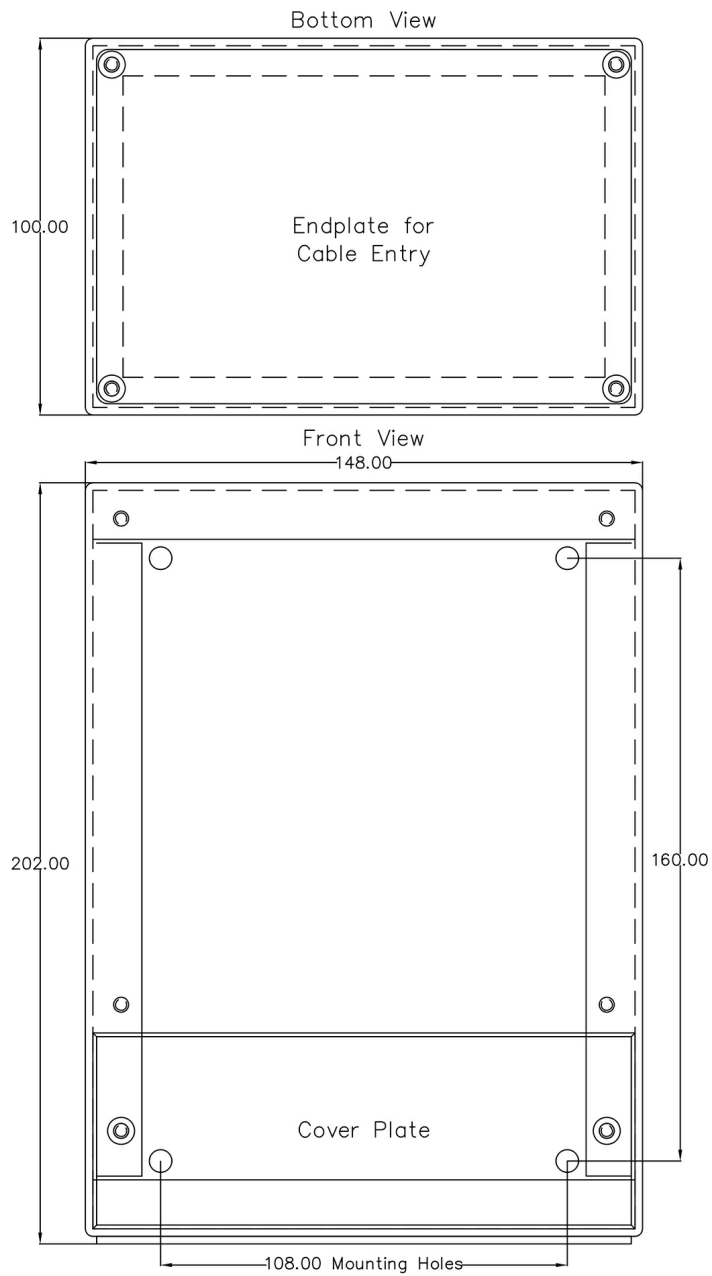

4000014256P

Wallbox for CIS & SRS - (144mm)

Wallbox for CIS Talkback System and SRS P-8300 MkII - (144mm)

✓ On-wall box designed for CIS Talk-Back systems

Description

Wall/Bulkhead-mounting box for CIS P-3100 and P-3101 (144x144 mm)

Technical Dimensions

Specifications

GENERAL

Color	Black
Material	Epoxy covered aluminum (aludine treated)
Dimensions (WXHxD)	148 x 202 x 100 mm
Weight	1.0 kg
Mounting hole	Ø 6 mm
IP-rating	IP-22

Used With