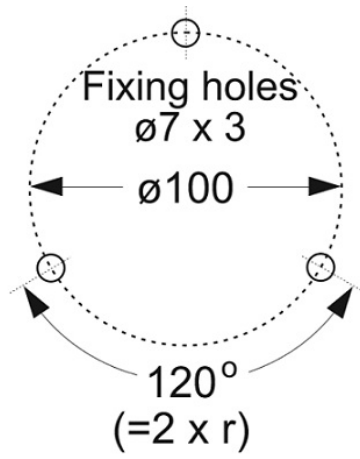

3006102041

EHS-24O – Rotary Signal Light, 24 V DC (Orange)

Rotary Light 24V DC

- ✓ Rotary orange light for clear visual call indication
- ✓ Compatible with Zenitel TFIE and other industrial telephones/intercoms
- ✓ Suitable for 24 V DC installations
- ✓ Impact-resistant dome and metal base
- ✓ IP54 protection against dust and splashing water
- ✓ Easy surface or wall mounting
- ✓ Available in various color domes - *see specifications TAB for details*
- ✓ Please note that this product has been replaced by Item Number: 1016544

Built for industrial and maritime applications, the EHS-24O features an IP54-rated housing, impact-resistant polycarbonate dome, and simple wall or surface installation.

The unit is available in multiple dome color variants for different signaling purposes. *Details in Specifications TAB.*

Please note that this product has been replaced by Item Number: 1016544

Technical Dimensions

Specifications

GENERAL

Operating voltage	24V DC +-10%
Lamp source	70 W halogen (H1)
Rated current	3A
Flash frequency	180 r.p.m.
Operating temp	-10°C to +50°C
Material	Housing : Painted mild st. / Lens : PC
Housing Colour	Grey
Duty cycle	100%
Connection	1mtr. cable
IP-class	IP-54
Dimensions (mm)	148Ø x 215H
Weight	1.1 kg
Environmental Condition	Protected