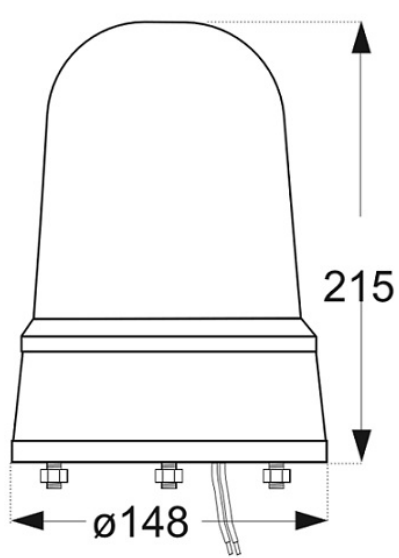

Built for industrial and maritime applications, the EHS-24O features an IP54-rated housing, impact-resistant polycarbonate dome, and simple wall or surface installation.

The unit is available in multiple dome color variants for different signaling purposes. *Details in Specifications TAB.*

Please note that this product has been replaced by Item Number: 1016544

Technical Dimensions

Specifications

GENERAL

Operating voltage	24V DC +-10%
Lamp source	70 W halogen (H1)
Rated current	3A
Flash frequency	180 r.p.m.
Operating temp	-10°C to +50°C
Material	Housing : Painted mild st. / Lens : PC
Housing Colour	Grey
Duty cycle	100%
Connection	1mtr. cable
IP-class	IP-54
Dimensions (mm)	148Ø x 215H
Weight	1.1 kg
Environmental Condition	Protected