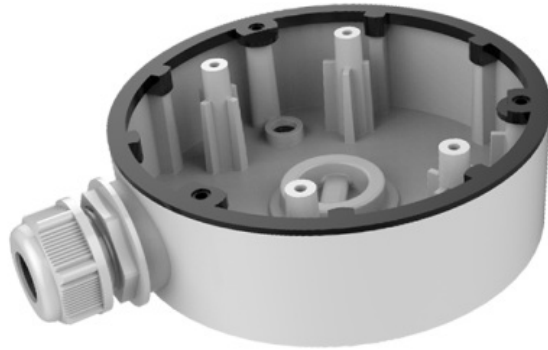

2310111161

DS-1280ZJ-DM46 Junction box

Junction box for DS-2CD2523GO-IWS

- ✓ Aluminum alloy material with surface spray treatment
- ✓ Supports bottom outlet, and side outlet
- ✓ Applies to both indoor conditions, and outdoor conditions

Description

NOTICE

- ✓ The junction box should be installed on the flat surface.
- ✓ Waterproof rubber is necessary for the outdoor application.
- ✓ The wall must be capable of supporting at least 3 times as much as the total weight of the camera and the junction box.
- ✓ The junction box's maximum load capacity is 4.5 kg (9.92 lb.).

Technical Dimensions

Dimension

Specifications

SPECIFICATION

Model	DS-1280ZJ-DM46
Model	Junction Box
Appearance	Hikvision White
Material	Aluminum Alloy
Dimension	Φ 120 mm × 37.2 mm (Φ 4.72" × 1.46")
Weight	250 g (0.55 lb.)

Used With

DS-2CD2523G0-IWS Dome Network Camera

Fixed Mini Dome Network
Camera, 2MP, IR, IP66

Item Number: 2310111160