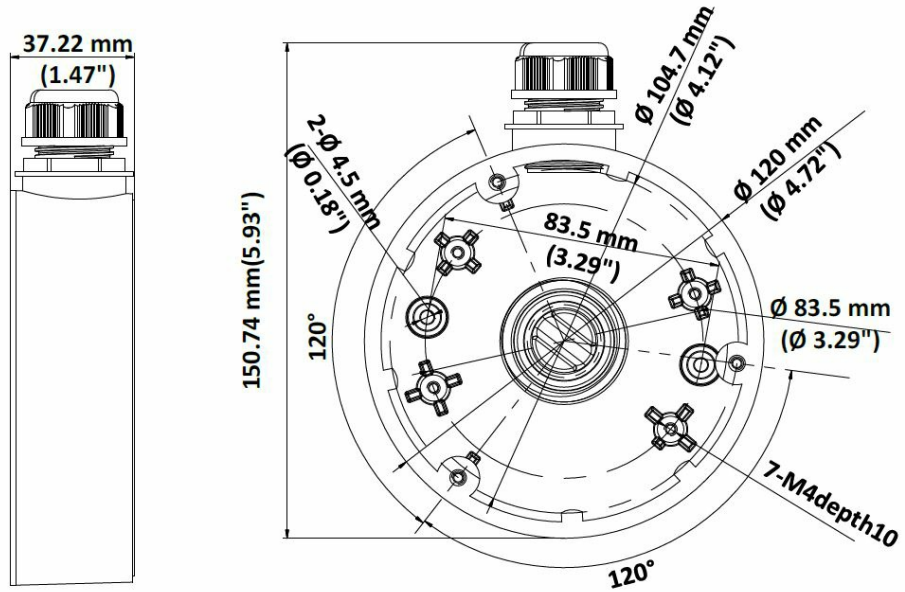

2310111161

DS-1280ZJ-DM46 Junction box

Junction box for DS-2CD2523GO-IWS

- ✓ Aluminum alloy material with surface spray treatment
- ✓ Supports bottom outlet, and side outlet
- ✓ Applies to both indoor conditions, and outdoor conditions

Description

NOTICE

- ✓ The junction box should be installed on the flat surface.
- ✓ Waterproof rubber is necessary for the outdoor application.
- ✓ The wall must be capable of supporting at least 3 times as much as the total weight of the camera and the junction box.
- ✓ The junction box's maximum load capacity is 4.5 kg (9.92 lb.).

Technical Dimensions

Dimension

Specifications

SPECIFICATION

Model	DS-1280ZJ-DM46
Model	Junction Box
Appearance	Hikvision White
Material	Aluminum Alloy
Dimension	Φ 120 mm × 37.2 mm (Φ 4.72" × 1.46")
Weight	250 g (0.55 lb.)

Used With

DS-2CD2523G0-IWS Dome Network Camera

Fixed Mini Dome Network
Camera, 2MP, IR, IP66

Item Number: 2310111160