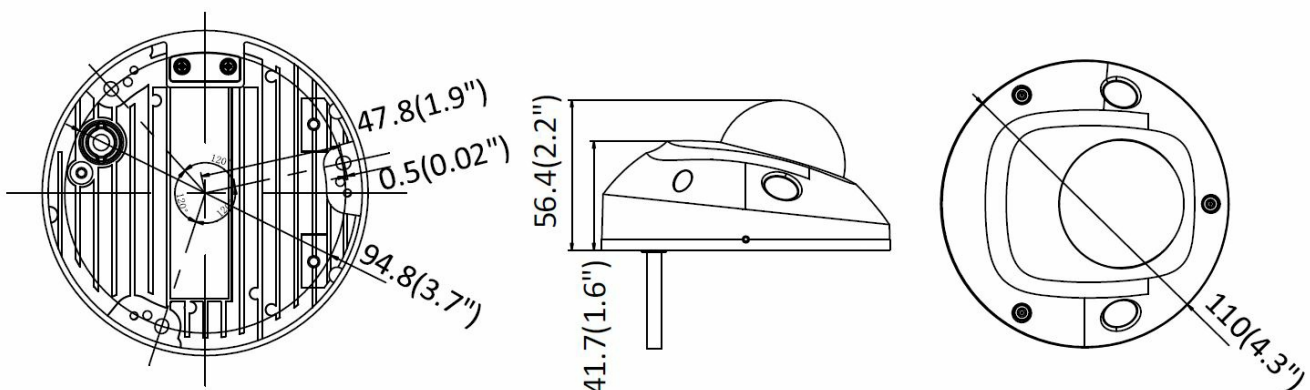

Description

2MP Mini Dome Network Camera

Monitor your asset with the DS-2CD2523G0-IWS 2MP Outdoor Wi-Fi Network Mini Dome Camera with Night Vision from Hikvision. Equipped with a 2MP CMOS sensor and a 2.8mm fixed lens, the camera captures video at resolutions up to 1920 x 1080 at 30 fps in a 114 x 62° field of view. The dome network camera has EXIR 2.0 IR LEDs with an effective range of up to 35' and uses a built-in IR cut filter to switch from color to B&W for day/night functionality. Wi-Fi connectivity allows for wireless video transmission.

The camera is housed in an IP66- and IK08-rated weather- and impact-resistant enclosure. PoE technology simplifies installation by enabling you to power the camera via its network connection. Also featured are audio in/out ports and a built-in microphone for two-way talk, as well as a microSD card slot for onboard storage of footage. ONVIF compliance ensures compatibility with a wide range of surveillance equipment.

Technical Dimensions

Dimension

Specifications

CAMERA

Image Sensor	1/2.7" Progressive Scan CMOS
Min. Illumination	Color: 0.01 Lux @ (F1.2, AGC ON), 0.028 lux @(F2.0, AGC ON), 0 lux with IR
Shutter Speed	1/3 s to 1/100,000 s
Slow Shutter	Yes
Day & Night	IR Cut Filter
Digital Noise Reduction	3D DNR
WDR	120dB
3-Axis Adjustment	Pan: -30° to +30°, tilt: 0° to 75°, rotate: 0° to 360°

LENS

Focal length	2.8, 4, 6 mm
Aperture	F2.0
FOV	2.8 mm, Horizontal field of view: 114°, Vertical field of view: 62°, Diagonal field of view: 135°
	4 mm, Horizontal field of view: 86°, Vertical field of view: 46°, Diagonal field of view: 102°
	6 mm, Horizontal field of view: 54°, Vertical field of view: 30°, Diagonal field of view: 62°
Lens Mount	M12