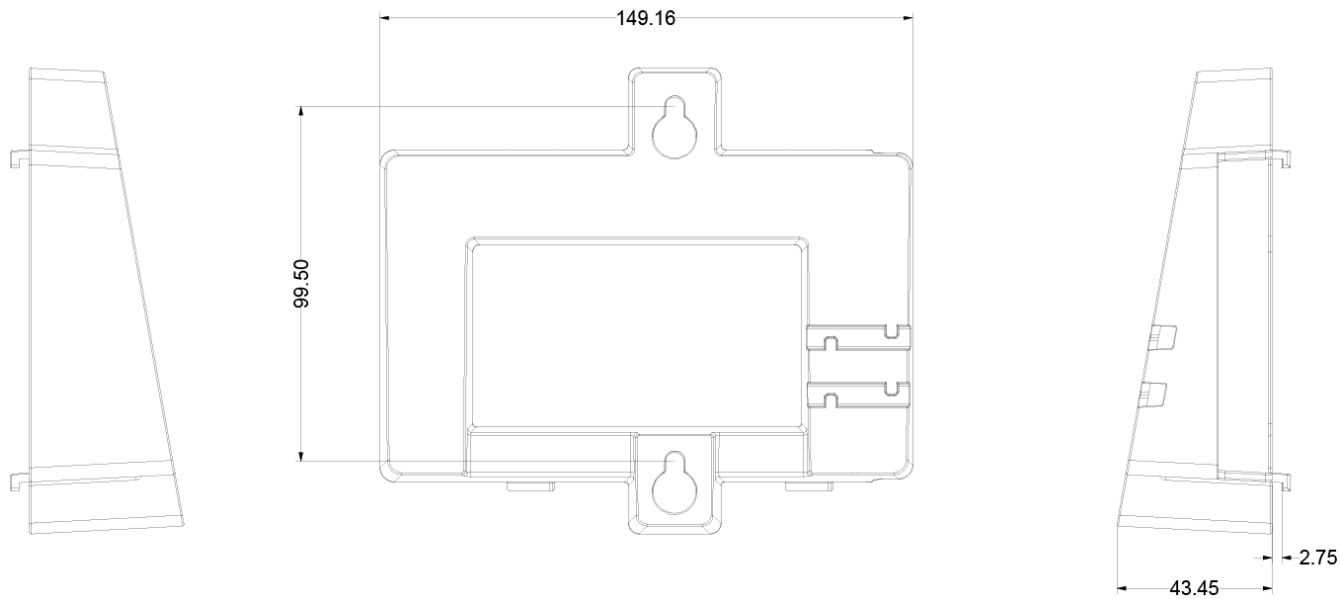

## Wall-Mount Bracket for ITSV-2

---

---

### Description

Used for wall mounting of the ITSV-2 Video Station.

### Technical Dimensions

## GENERAL

---

Dimensions (WxHxD)	149.16 x 99.5 x 43.45 mm
--------------------	--------------------------

---