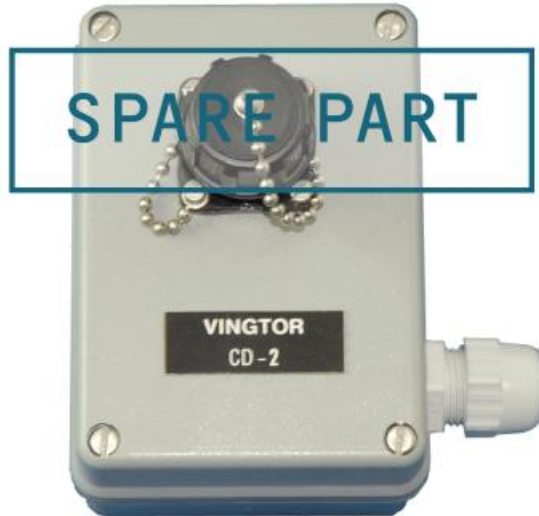

1020600989

CD-2

Plugbox

 IP66

## Description

- ✓ Watertight plug box
- ✓ Designed to be used together with substations, VH-10M and VH-10M-T
- ✓ Socket with dustcap
- ✓ Delivered for bulkhead mounting
- ✓ Suitable for installation in noisy areas

## GENERAL

Connections	Screw terminals
Colour	Grey
IP rating	IP-66
Dimensions (WxHxD)	90(+24) x 110 x 63(+27) mm
Weight	0.35 kg