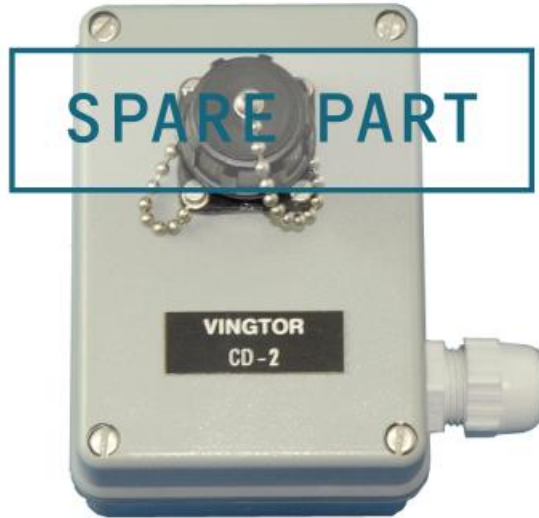

1020600989

CD-2

Plugbox

 IP66

Description

- ✓ Watertight plug box
- ✓ Designed to be used together with substations, VH-10M and VH-10M-T
- ✓ Socket with dustcap
- ✓ Delivered for bulkhead mounting
- ✓ Suitable for installation in noisy areas

Specifications

GENERAL

Connections	Screw terminals
Colour	Grey
IP rating	IP-66
Dimensions (WxHxD)	90(+24) x 110 x 63(+27) mm
Weight	0.35 kg

Used With

VH-10M

Portable Loudspeaker with
Callbox

Item Number: 3006206030