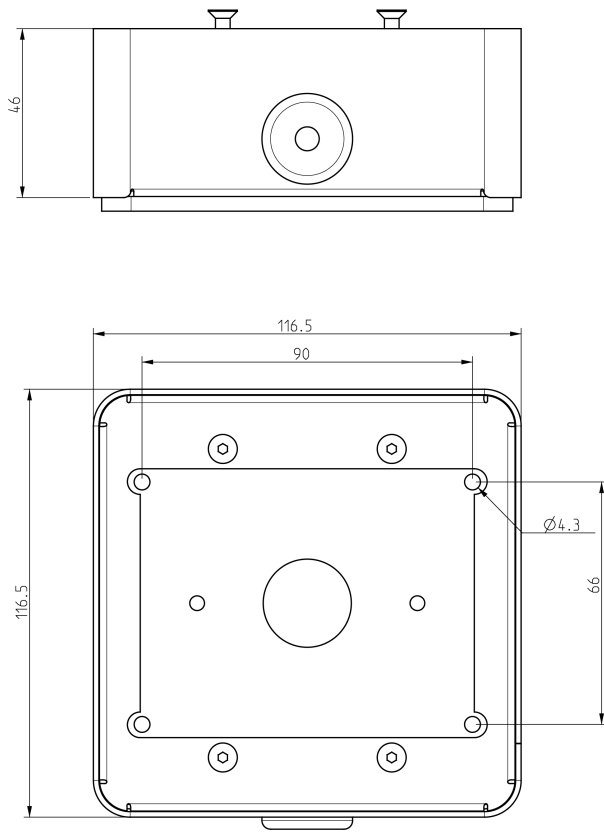

1008140320

TA-32

Turbine Mini On-Wall Back Box

 IP44

Description

- ✓ 16-gauge galvanized steel construction
- ✓ White textured paint
- ✓ Convenient surface mounting
- ✓ Compatible with most standard 2-gang components, plates and covers
- ✓ Two 1/2" - 3/4" Concentric knockouts for conduit

The TA-32 on-wall backbox is designed for surface mounting of standard wall plates. The back box can be used to conveniently mount the Turbine Mini video station TMIV-1+. Rugged construction make the box ideal for indoor and outdoor applications.

Mounting holes allow for fixed mounting on virtually any wall surface. The backbox model is also available in textured black paint. Standard concentric knockouts facilitate wiring and installation.

Technical Dimensions

All dimensions in mm

Specifications

MECHANICAL

Dimensions (WxHxD): 116.5 x 116.5 x 46 mm

Weight: 0.4 kg

Used With

TMIV-1+ | Mini Video Intercom

Mini IP & SIP Video Intercom