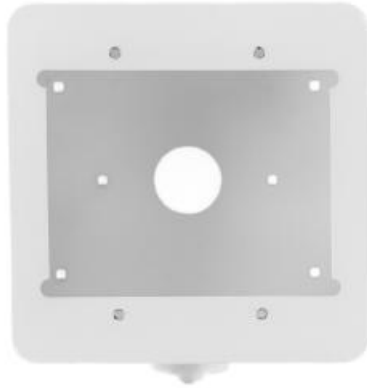

1008140320

TA-32

Turbine Mini On-Wall Back Box

 IP44

Description

- ✓ 16-gauge galvanized steel construction
- ✓ White textured paint
- ✓ Convenient surface mounting
- ✓ Compatible with most standard 2-gang components, plates and covers
- ✓ Two 1/2" - 3/4" Concentric knockouts for conduit

The TA-32 on-wall backbox is designed for surface mounting of standard wall plates. The back box can be used to conveniently mount the Turbine Mini video station TMIV-1+. Rugged construction make the box ideal for indoor and outdoor applications.

Mounting holes allow for fixed mounting on virtually any wall surface. The backbox model is also available in textured black paint. Standard concentric knockouts facilitate wiring and installation.

Technical Dimensions

All dimensions in mm

Specifications

MECHANICAL

Dimensions (WxHxD): 116.5 x 116.5 x 46 mm

Weight: 0.4 kg

Used With

TMIV-1+ | Mini Video Intercom

Mini IP & SIP Video Intercom