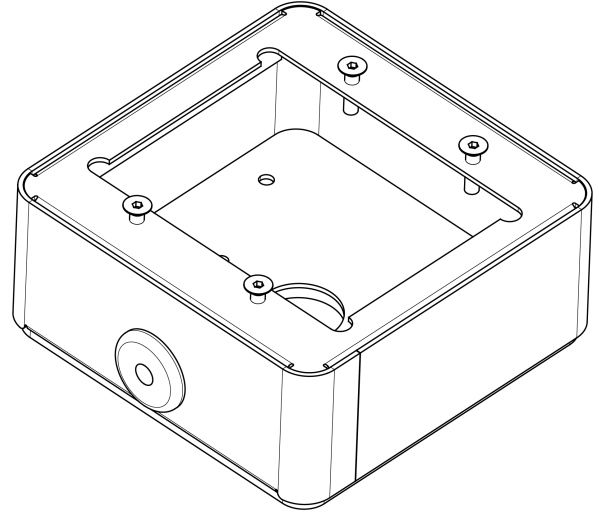

1008140320

TA-32

Turbine Mini On-Wall Back Box

 IP44

Description

- ✓ 16-gauge galvanized steel construction
- ✓ White textured paint
- ✓ Convenient surface mounting
- ✓ Compatible with most standard 2-gang components, plates and covers
- ✓ Two 1/2" - 3/4" Concentric knockouts for conduit

The TA-32 on-wall backbox is designed for surface mounting of standard wall plates. The back box can be used to conveniently mount the Turbine Mini video station TMIV-1+. Rugged construction make the box ideal for indoor and outdoor applications.

Mounting holes allow for fixed mounting on virtually any wall surface. The backbox model is also available in textured black paint. Standard concentric knockouts facilitate wiring and installation.

Technical Dimensions

All dimensions in mm

Specifications

MECHANICAL

Dimensions (WxHxD): 116.5 x 116.5 x 46 mm

Weight: 0.4 kg

Used With

TMIV-1+ | Mini Video Intercom

Mini IP & SIP Video Intercom