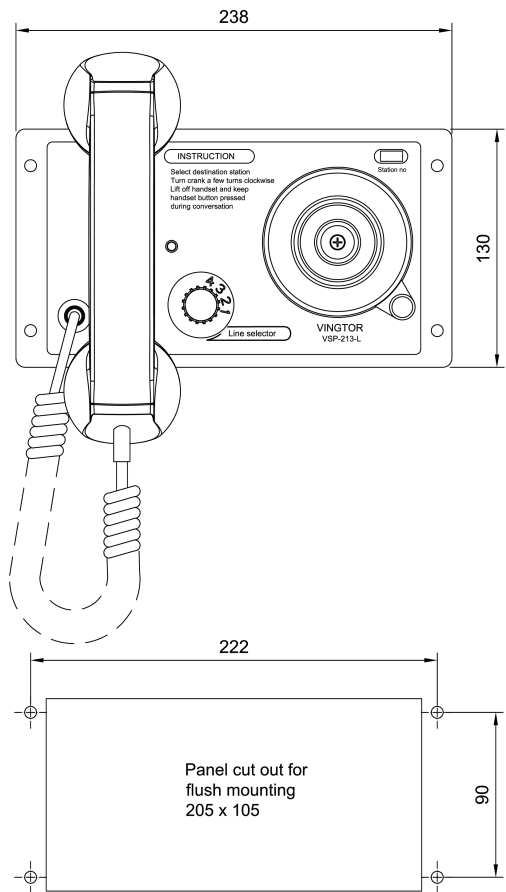

Note: VM-0411 Protection Cover is an optional accessory