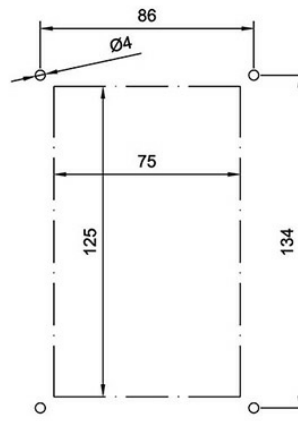

Technical Dimensions

Cut out hole 125 x 75

Specifications

GENERAL

Dimensions (mm)	144W x 96H x 42D
Mounting	4 x 4mm screws
Weight	Approx. 0.850 kg
Housing	Aluminium
Colour	Black
IP-rating	IP-22
Cable entry	PG-16
Connections	Screw terminal
Loudspeaker	3 W
Temperature operating	-15 to +55 °C