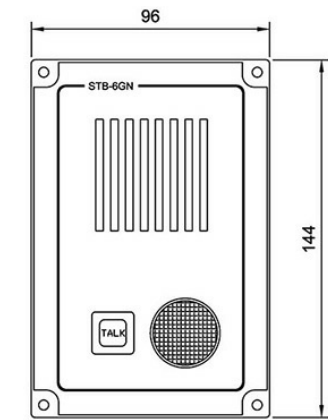

3005020063

STB-6GN

Parallel station This product has been replaced by Phontech CIS Talk-Back System

This product will be replaced by the equivalent [Phontech solution](#), but Zenitel will honor prior commitments given to the market. Therefore, we will continue to provide expansion and spare-part service for this product.

Description

- ✓ Parallel station with gooseneck microphone for indoor use
- ✓ Parallel microphone / loudspeaker for ETB and CTB operator panels
- ✓ Flush or bulkhead mounting
- ✓ Wall mounting with back box

Technical Dimensions

Cut out hole 125 x 75

Specifications

GENERAL

Dimensions (mm)	144W x 96H x 42D
Mounting	4 x 4mm screws
Weight	Approx. 0.850 kg
Housing	Aluminium
Colour	Black
IP-rating	IP-22
Cable entry	PG-16
Connections	Screw terminal
Loudspeaker	3 W
Temperature operating	-15 to +55 °C