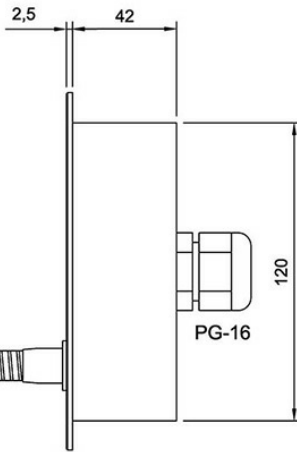

Technical Dimensions

Cut out hole 125 x 75

Specifications

GENERAL

Dimensions (mm)	144W x 96H x 42D
Mounting	4 x 4mm screws
Weight	Approx. 0.850 kg
Housing	Aluminium
Colour	Black
IP-rating	IP-22
Cable entry	PG-16
Connections	Screw terminal
Loudspeaker	3 W
Temperature operating	-15 to +55 °C