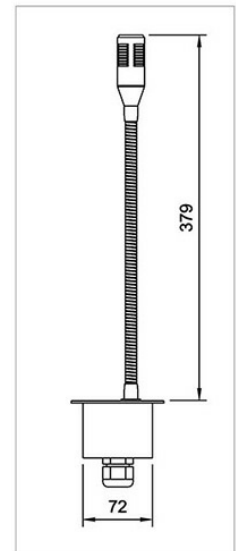

3005020063

STB-6GN

Parallel station This product has been replaced by Phontech CIS Talk-Back System

This product will be replaced by the equivalent [Phontech solution](#), but Zenitel will honor prior commitments given to the market. Therefore, we will continue to provide expansion and spare-part service for this product.

Description

- ✓ Parallel station with gooseneck microphone for indoor use
- ✓ Parallel microphone / loudspeaker for ETB and CTB operator panels
- ✓ Flush or bulkhead mounting
- ✓ Wall mounting with back box

Technical Dimensions

Cut out hole 125 x 75

Specifications

GENERAL

Dimensions (mm)	144W x 96H x 42D
Mounting	4 x 4mm screws
Weight	Approx. 0.850 kg
Housing	Aluminium
Colour	Black
IP-rating	IP-22
Cable entry	PG-16
Connections	Screw terminal
Loudspeaker	3 W
Temperature operating	-15 to +55 °C