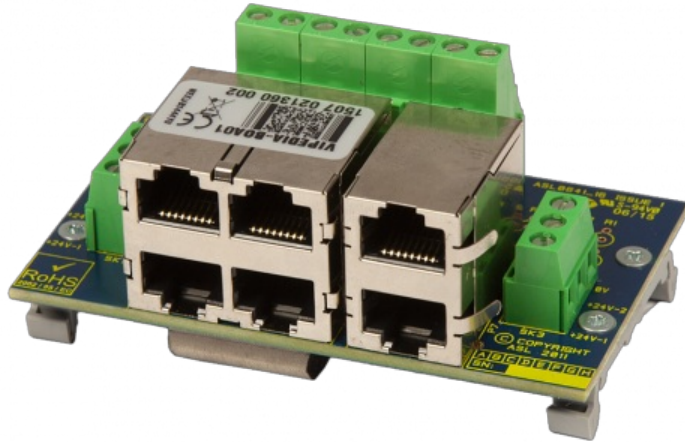

1200550010

VIPEDIA-BOA01

Din Rail Mount RJ45 Breakout Adapter - Single Port

- ✓ DIN RAIL MOUNTED
- ✓ SIMPLIFIES SYSTEM BUILD
- ✓ FLEXIBLE CONNECTION AND USAGE
- ✓ TO BE USED WITH STANDARD CAT5/6 CABLES
- ✓ BREAKOUT OF CONNECTION FROM ONE RJ45 PORTS
- ✓ DAISY CHAIN CONNECTIONS
- ✓ END OF LINE MONITORING RESISTOR POSITIONS

Public Address

Voice Alarm

Commercial Audio

Civil Defence Approval

EN54

EN 54 Certified

Description

The BOA01 is a DIN rail mount RJ45 cable break out adaptor

It has many uses in providing connections from non-RJ45 installation wiring to ASL VIPEDIA Audio routers, and to similar equipment with RJ45 connections. The primary applications are:

- ✓ Break out all of the connections from one RJ45 port, to eight screw terminals.
- ✓ Break out of the two Audio Input connections from each of four VIPEDIA-12 Audio Input