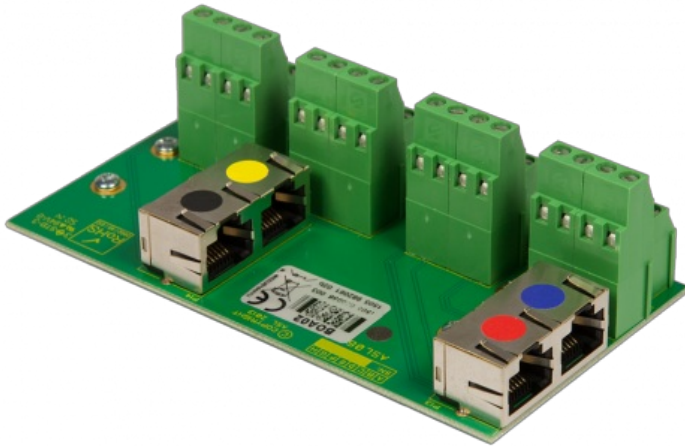

1200550020

VIPEDIA-BOA02

Din Rail Mount RJ45 Breakout Adapter - Four Port

- ✓ DIN RAIL MOUNTED
- ✓ SIMPLIFIES SYSTEM BUILD
- ✓ FLEXIBLE CONNECTION AND USAGE
- ✓ TO BE USED WITH STANDARD CAT5/6 CABLES
- ✓ BREAKOUT OF CONNECTION FROM FOUR RJ45 PORTS

 Public Address  Voice Alarm Commercial Audio  Civil Defence Approval  EN 54 Certified

Description

The BOA02 is a simple Quad DIN Rail mount RJ45 cable break out adaptor

It has many uses in providing connections from non-RJ45 installation wiring to ASL VIPEDIA Audio routers, and to similar equipment with RJ45 connections.

The BOA02 has four RJ45 I/O ports and four blocks of eight terminals, plus four screen terminals. The four pairs of signals from each RJ45 port are each taken to a pair of terminals on one of the terminal blocks, and each terminal block has an associated screen connection. The primary applications are:

- ✓ Break out all of the connections from one RJ45 port, to eight screw terminals.
- ✓ Break out of the two Audio Input connections from each of four VIPEDIA-12 Audio Input

Used With

VIPEDIA-12-PRO

PAVA Audio router with network card - Dante Enabled