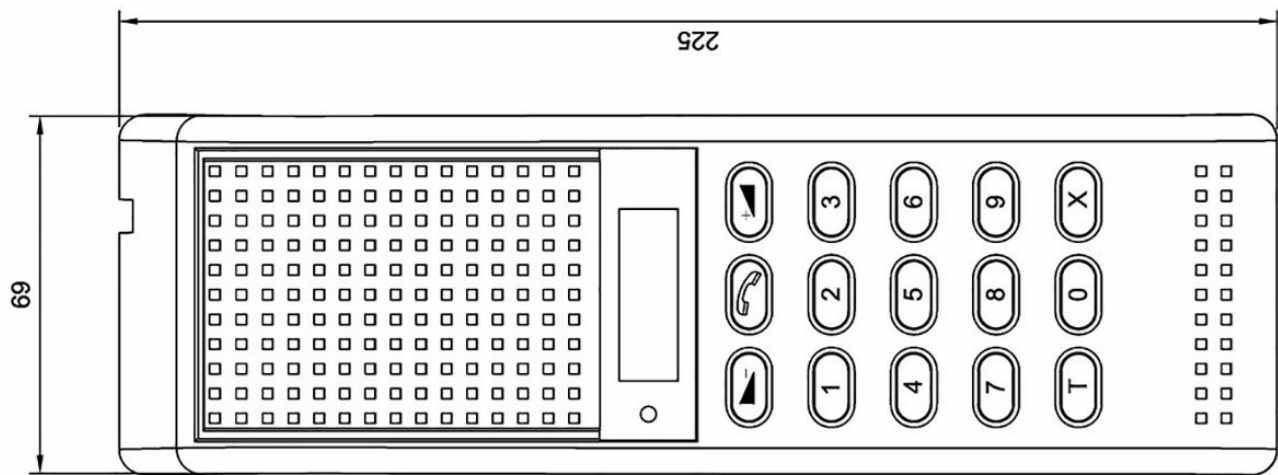

The station has a full 15 button keyboard and display. It can call to, and receive calls from all stations in the system, and perform all-call and group-call, emergency call and silent alarm. The LCD display shows calling and feature status as well as absence information. A tri-color LED adds status information for the user. Subscriber number and station features are programmed by switches inside the station.

Pro700 is a decentralized system which does not require any central unit, each station is microprocessor controlled, providing an extensive range of standard and programmable features. Pro700 is a fully electronic intercom system for loud-speaking hands-free duplex communication. The system is designed for up to 40 subscribers connected in star, parallel or loop on a four-wire bus. An entertainment program can be distributed on a separate two-wire line to all stations. Stations support external loudspeakers for increased sound power. AA711 is prepared for use as an operator or guard station in a Call Annunciation System (CAS) where up to 37 Call-in stations can report to 1-3 operator stations.

Technical Dimensions