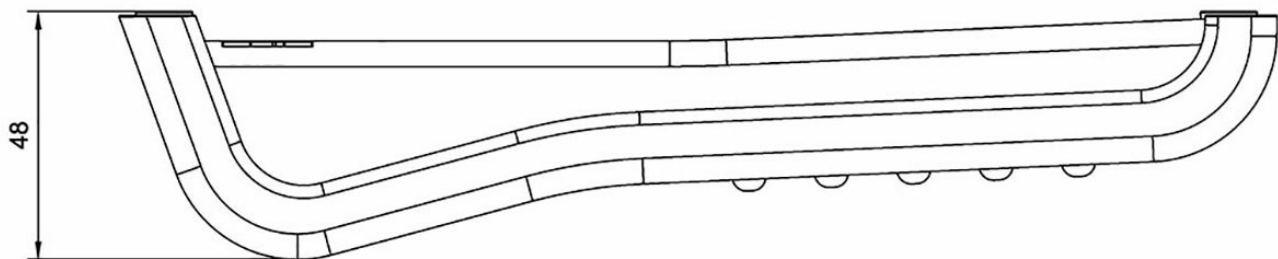

## Technical Dimensions

## GENERAL

Dimensions (WxHxD)	68 x 225 x 45 mm
Weight	0.3 kg
Finish	High-grade, light gray impact resistant ABS plastic with satin finish.
Mounting	Table top or wall mount with bracket
Working voltage	24 V DC (12-27 V DC)
Current consumption	Idle: 30 mA, Operated: 200 mA max. With ext. loudspeaker: 400 mA max