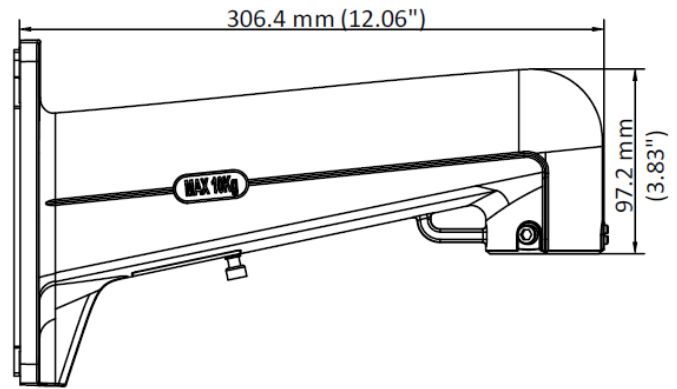

Description

Wall Mount Bracket Indoor/Outdoor for use with DS-2DE4x

Notice:

- ✓ The bracket should be installed on the flat surface of a wall
- ✓ The wall must be capable of supporting more than 3 times the total capacity of the camera and the bracket.

Technical Dimensions

Dimension:

Specifications

The bracket should be installed on the flat surface of a wall. The wall must be capable of supporting more than 3 times the total capacity of the camera and the bracket.

PARAMETERS:

Color:	Hik white
Feature:	Suitable for speed dome pendent mounting
Material:	Aluminum alloy
Dimension:	97.3 mm × 182.6 mm × 306.4 mm
Weight:	925 g