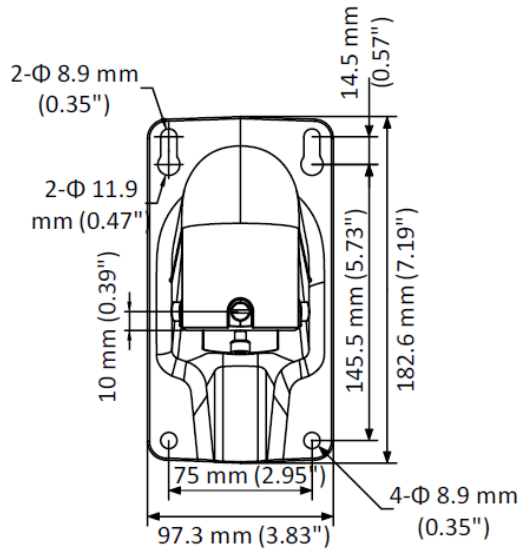

Description

Wall Mount Bracket Indoor/Outdoor for use with DS-2DE4x

Notice:

- ✓ The bracket should be installed on the flat surface of a wall
- ✓ The wall must be capable of supporting more than 3 times the total capacity of the camera and the bracket.

Technical Dimensions

Dimension:

Specifications

The bracket should be installed on the flat surface of a wall. The wall must be capable of supporting more than 3 times the total capacity of the camera and the bracket.

PARAMETERS:

Color:	Hik white
Feature:	Suitable for speed dome pendent mounting
Material:	Aluminum alloy
Dimension:	97.3 mm × 182.6 mm × 306.4 mm
Weight:	925 g