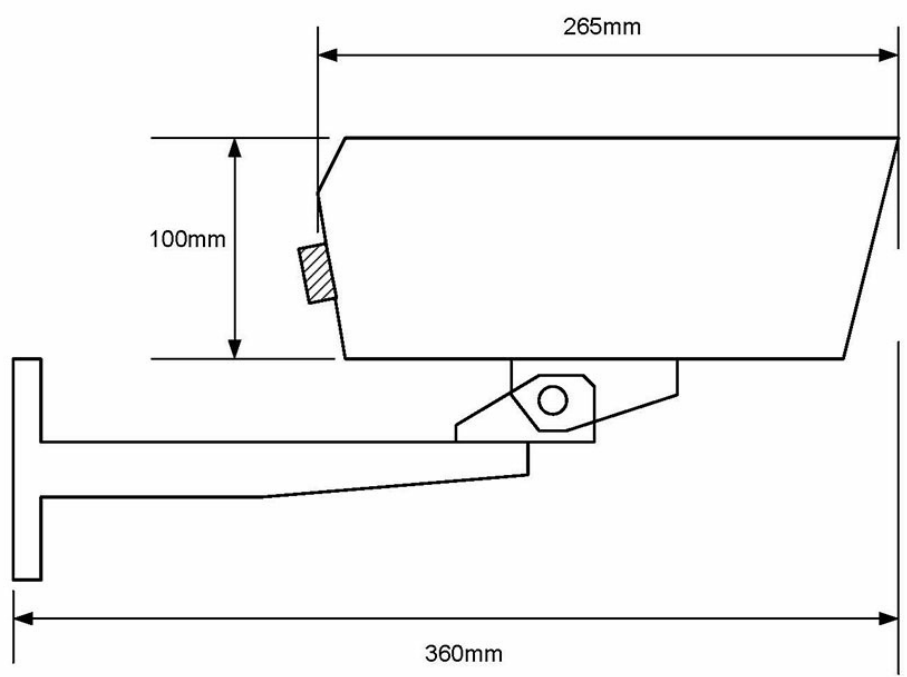

## SH80H

Camera Seahawk Maritime colour, 12VDC, 80deg, IP66/IP67

---

 IP66  IP67

---

## Description

- ✓ High Dynamic Range to see bright and dark details simultaneously
- ✓ Image Sensor 1/3" CMOS, WDR dual shutter
- ✓ Color 0.26 lux
- ✓ B/W 0,02 lux
- ✓ Power consumption 380mA (12VDC)

## Technical Dimensions

## GENERAL

Size (Length w/ bracket)	360 mm
Weight	2.7 kg