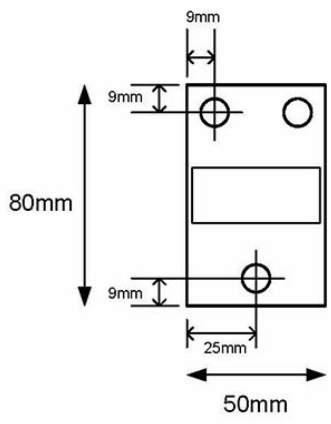

## SH80H

Camera Seahawk Maritime colour, 12VDC, 80deg, IP66/IP67

---

 IP66  IP67

---

## Description

- ✓ High Dynamic Range to see bright and dark details simultaneously
- ✓ Image Sensor 1/3" CMOS, WDR dual shutter
- ✓ Color 0.26 lux
- ✓ B/W 0,02 lux
- ✓ Power consumption 380mA (12VDC)

## Technical Dimensions

## GENERAL

Size (Length w/ bracket)	360 mm
Weight	2.7 kg