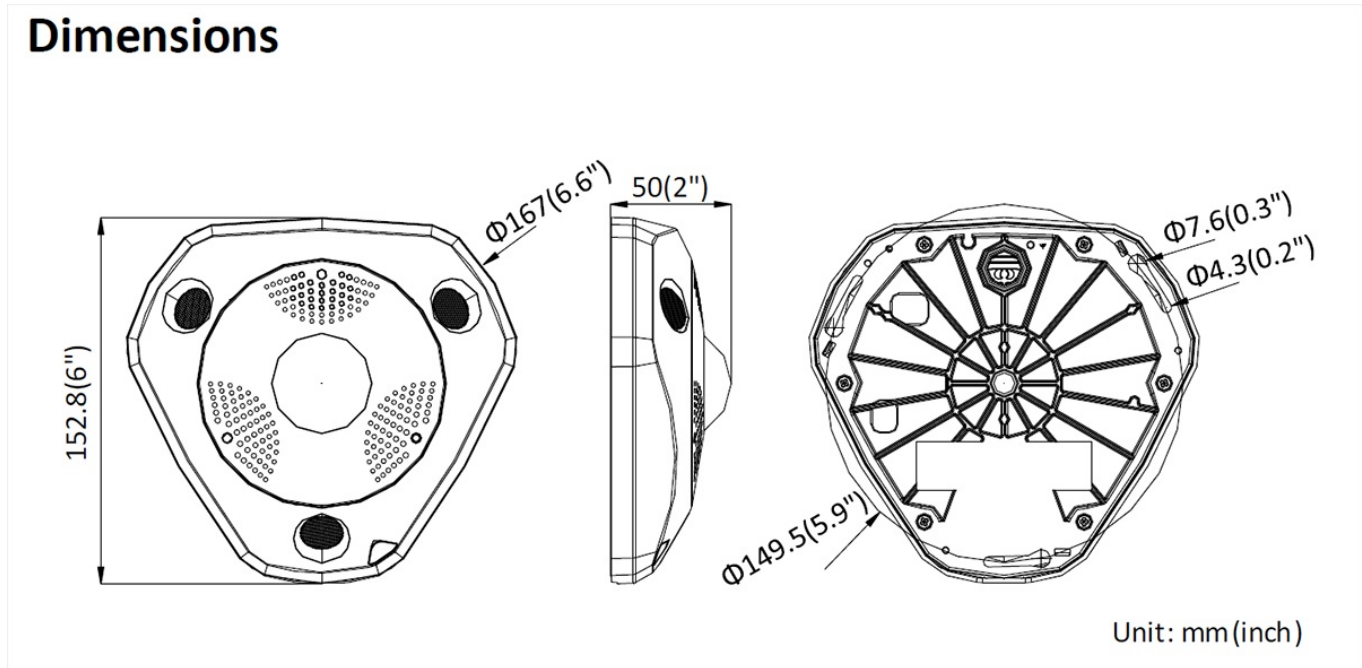

- ✓ Observe: 8.5 m
- ✓ Recognize: 4.3 m
- ✓ Identify: 2.1 m

Technical Dimensions