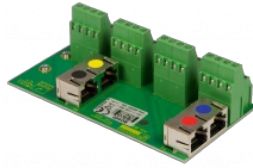

1200410101

MPS10-GO-AN

Desk Mount Paging and Emergency Mic with 10 Buttons - Gooseneck

- ✓ SUPERSEDED BY THE MPS10-G, SUPPORTING BOTH ANALOGUE AND IP CONNECTIVITY

Description

The MPS10 is a powerful and flexible 10 button paging and or emergency microphone which can provide live, store-and-forward, and recorded message broadcast into user selected zones. Including EN 54 compliant emergency functions and all mandatory indicators and controls.

The MPS microphone range can be used freestanding on a desk as standard, or can be permanently mounted with the optional mounting bracket MPX. This bracket gives options to mount the microphone flat on a wall, built onto consoles or fixed on desks.

The MPS can be purchased with a fist microphone replacement for the standard gooseneck if required. Please contact Zenitel for more details.

Accessories

VIPEDIA-BOA01

Din Rail Mount RJ45 Breakout Adapter - Single Port