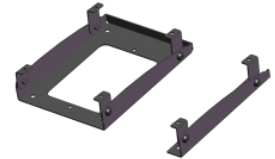

### Accessories

VIPEDIA-BOA01

Din Rail Mount RJ45 Breakout Adapter - Single Port

VIPEDIA-BOA02

Din Rail Mount RJ45 Breakout Adapter - Four Port

MPX10

Expansion Module for MPS01 with 10 buttons

MPX10-MB