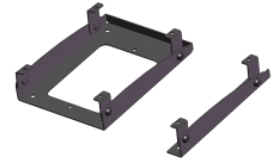

The MPS can be purchased with a fist microphone replacement for the standard gooseneck if required. Please contact Zenitel for more details.

Accessories

VIPEDIA-BOA01

Din Rail Mount RJ45 Breakout Adapter - Single Port

VIPEDIA-BOA02

Din Rail Mount RJ45 Breakout Adapter - Four Port

MPX10

Expansion Module for MPS01 with 10 buttons

MPX10-MB

Wall or desk mount bracket kit for MPS10 and MPS20 microphones

Used With

VIPEDIA-12-NET