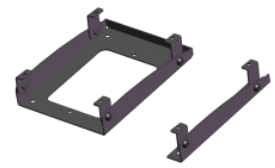

The MPS can be purchased with a fist microphone replacement for the standard gooseneck if required. Please contact Zenitel for more details.

Accessories

VIPEDIA-BOA01

Din Rail Mount RJ45 Breakout Adapter - Single Port

VIPEDIA-BOA02

Din Rail Mount RJ45 Breakout Adapter - Four Port

MPX10

Expansion Module for MPS01 with 10 buttons

MPX10-MB

Wall or desk mount bracket kit for MPS10 and MPS20 microphones

Used With

VIPEDIA-12-NET