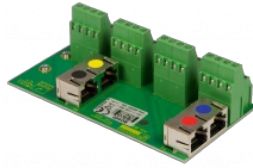

1200410401

MPS40-GO-AN

Desk Mount Paging and Emergency Mic with 40 Buttons - Gooseneck

- ✓ SUPERSEDED BY THE MPS40-G, SUPPORTING BOTH ANALOGUE AND IP CONNECTIVITY

Description

The MPS40 is a powerful and flexible 30 button paging and or emergency microphone which can provide live, store-and-forward, and recorded message broadcast into user selected zones. Including EN 54 compliant emergency functions and all mandatory indicators and controls.

The MPS microphone range can be used freestanding on a desk as standard, or can be permanently mounted with the optional mounting bracket MPX. This bracket gives options to mount the microphone flat on a wall, built onto consoles or fixed on desks.

The MPS can be purchased with a fist microphone replacement for the standard gooseneck if required. Please contact Zenitel for more details.

Accessories

VIPEDIA-BOA01

Din Rail Mount RJ45 Breakout Adapter - Single Port