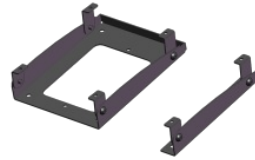

### Accessories

VIPEDIA-BOA01

Din Rail Mount RJ45 Breakout Adapter - Single Port

Item Number: 1200550010

VIPEDIA-BOA02

Din Rail Mount RJ45 Breakout Adapter - Four Port

Item Number: 1200550020

MPX10-MB